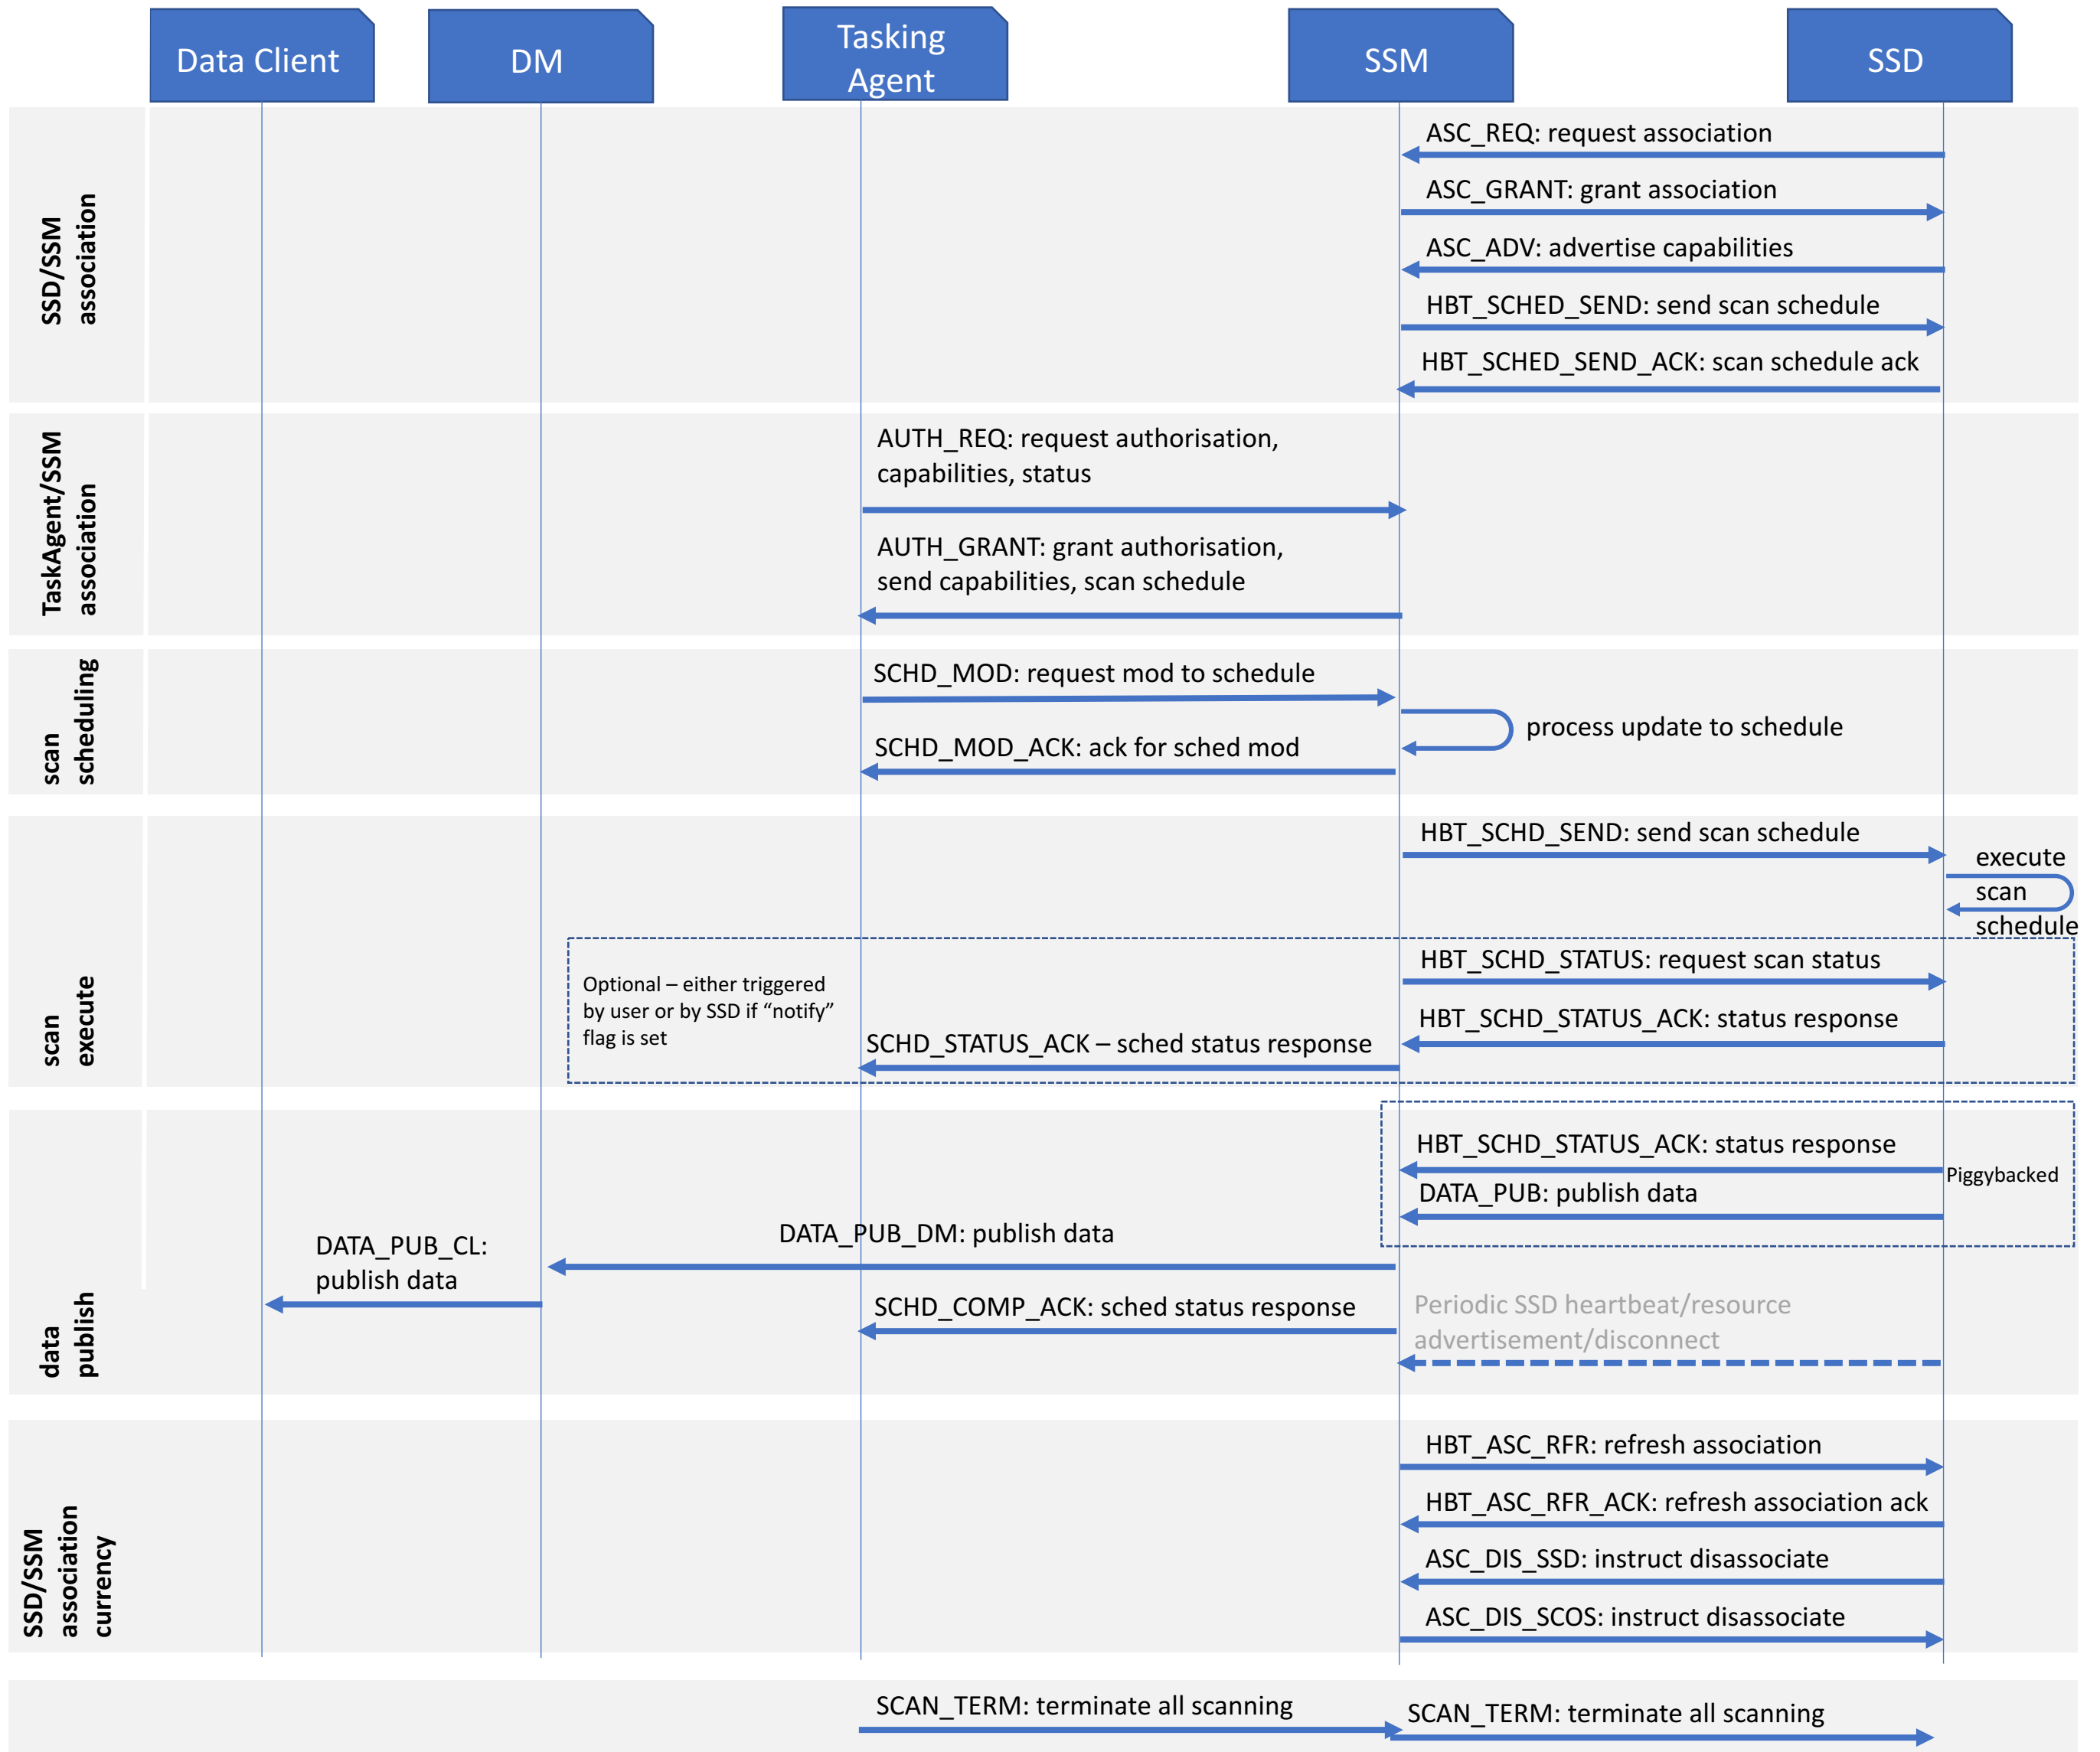

Message Flow Diagram – Mode 1 (Tasking Mode)

Message Flow Diagram – Mode 2 (Basic Mode)

SSD State Diagram – Mode 1 (Tasking Mode)

SSD State Diagram - Mode 2 (Basic Mode)