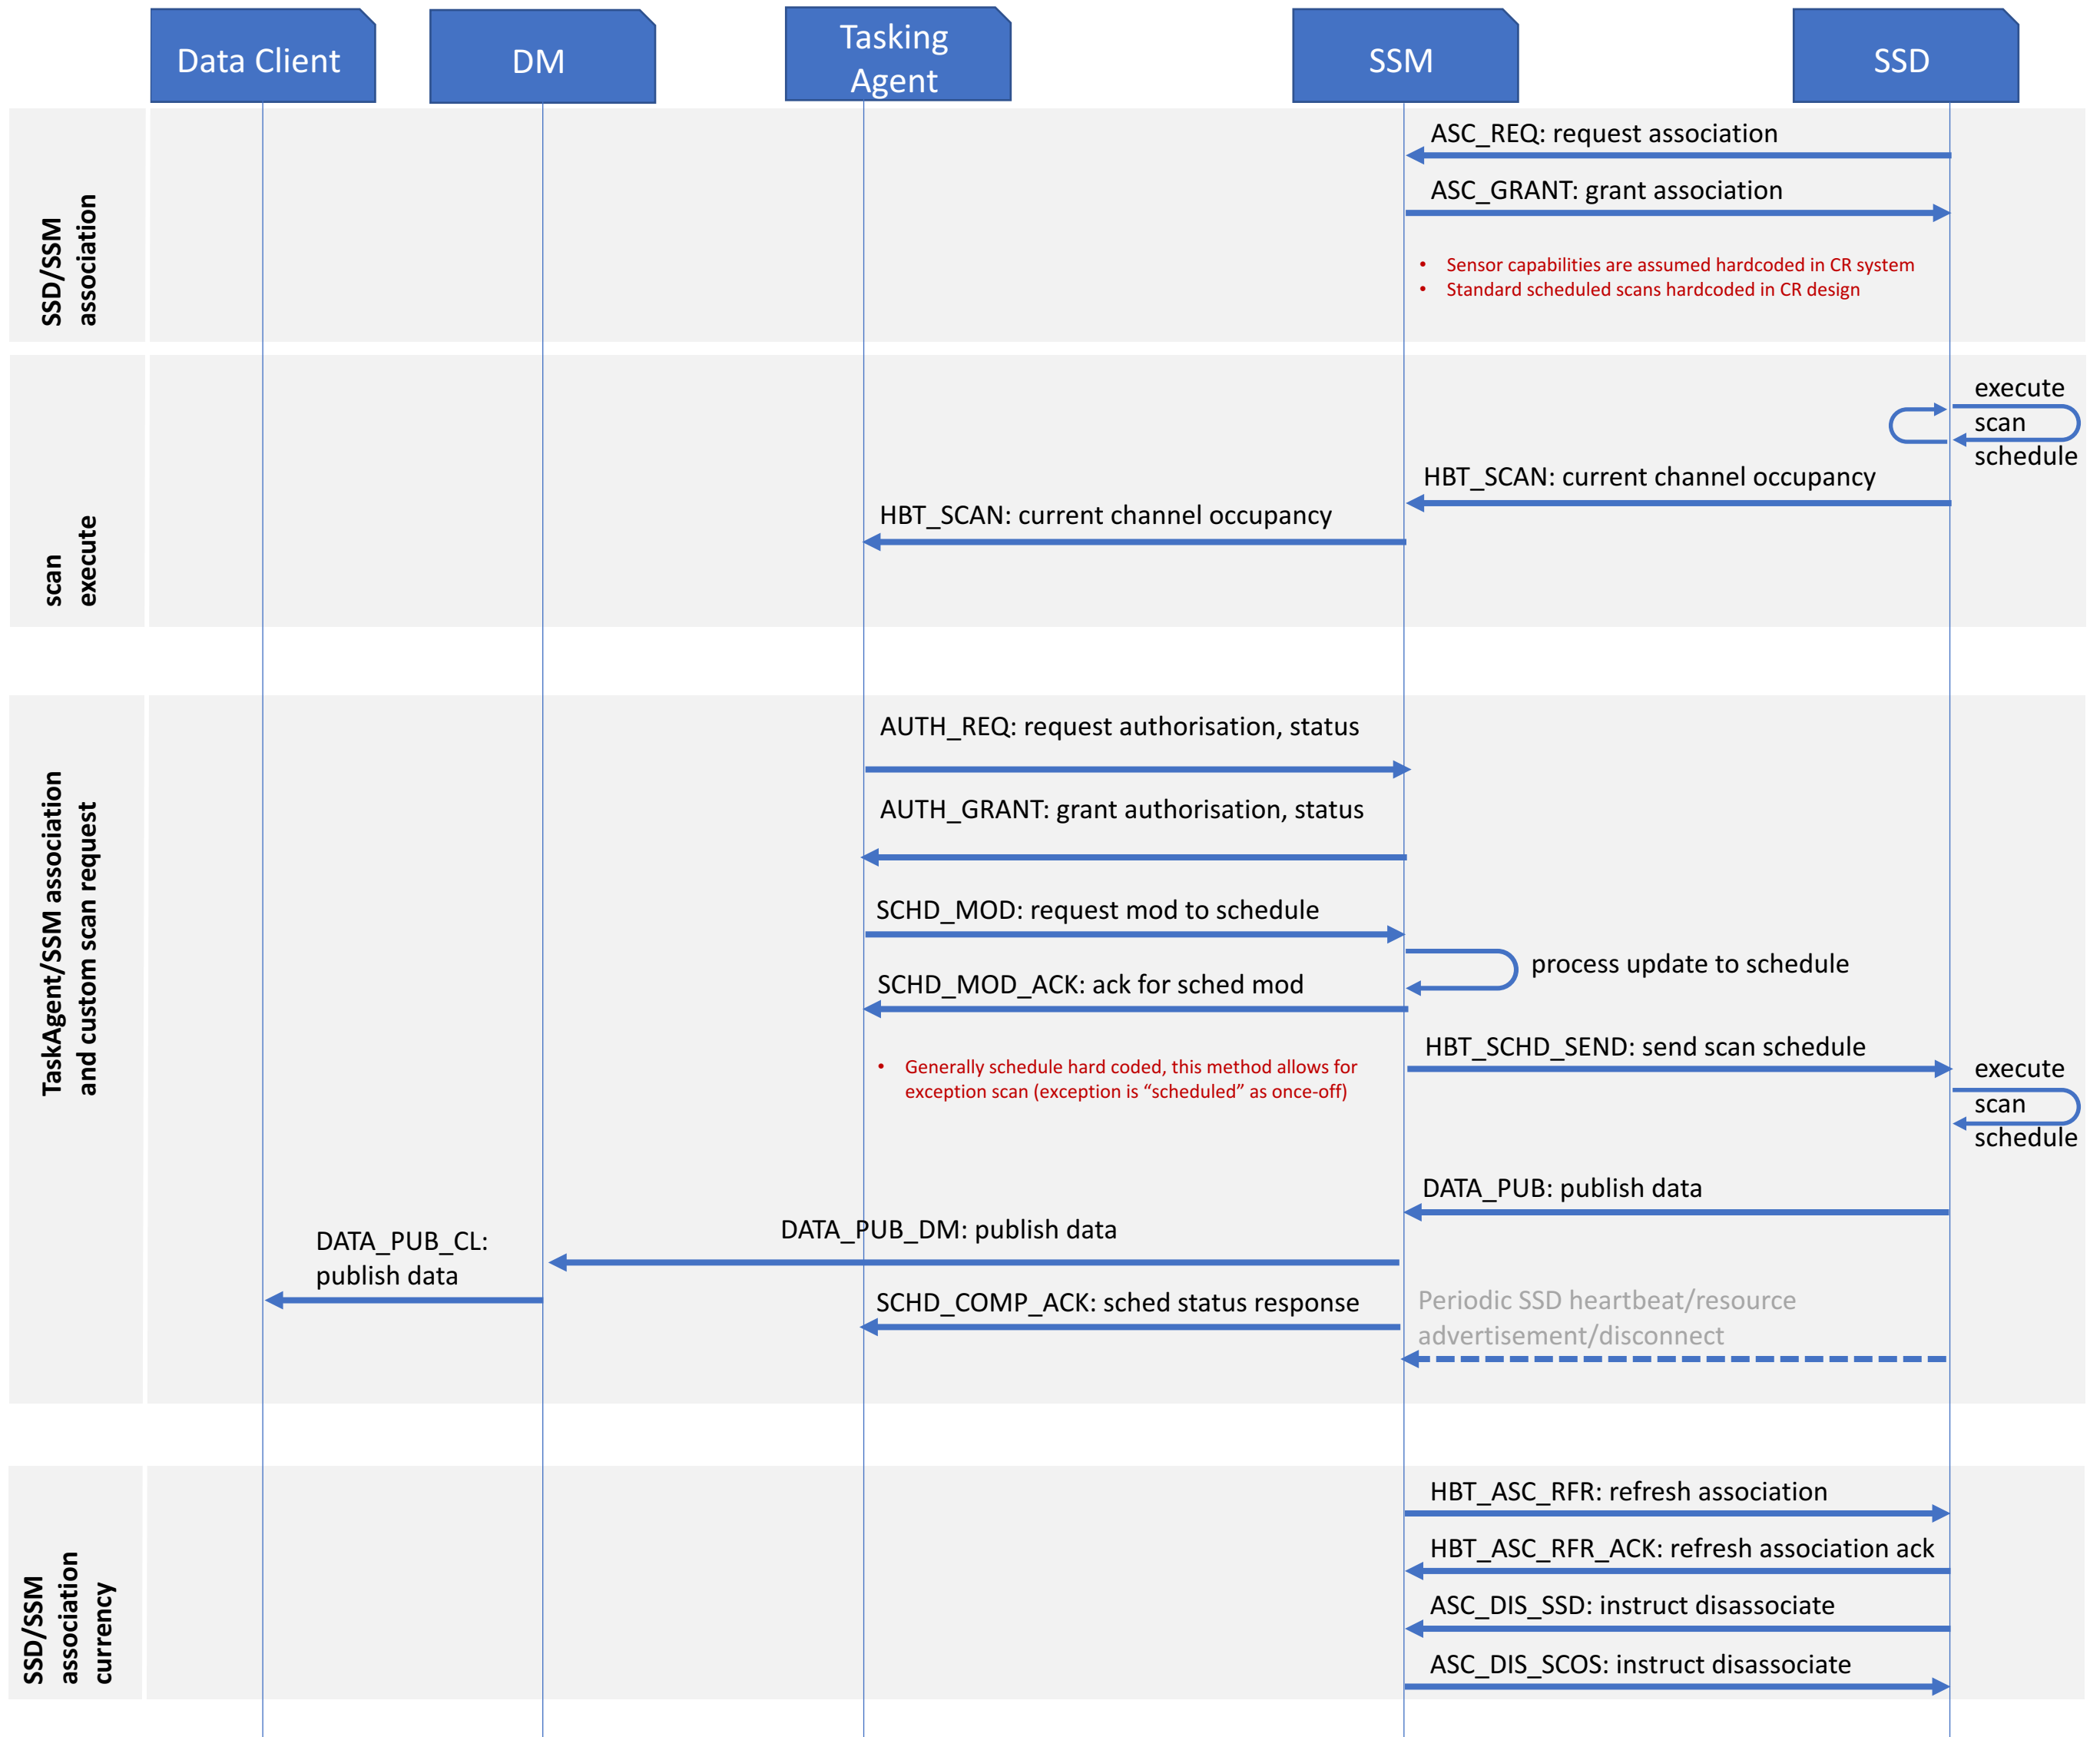

Message Flow Diagram – Mode 1 (Tasking Mode)

Message Flow Diagram – Mode 2 (Basic Mode)

SSD State Diagram – Mode 1 (Tasking Mode)

SSD State Diagram - Mode 2 (Basic Mode)