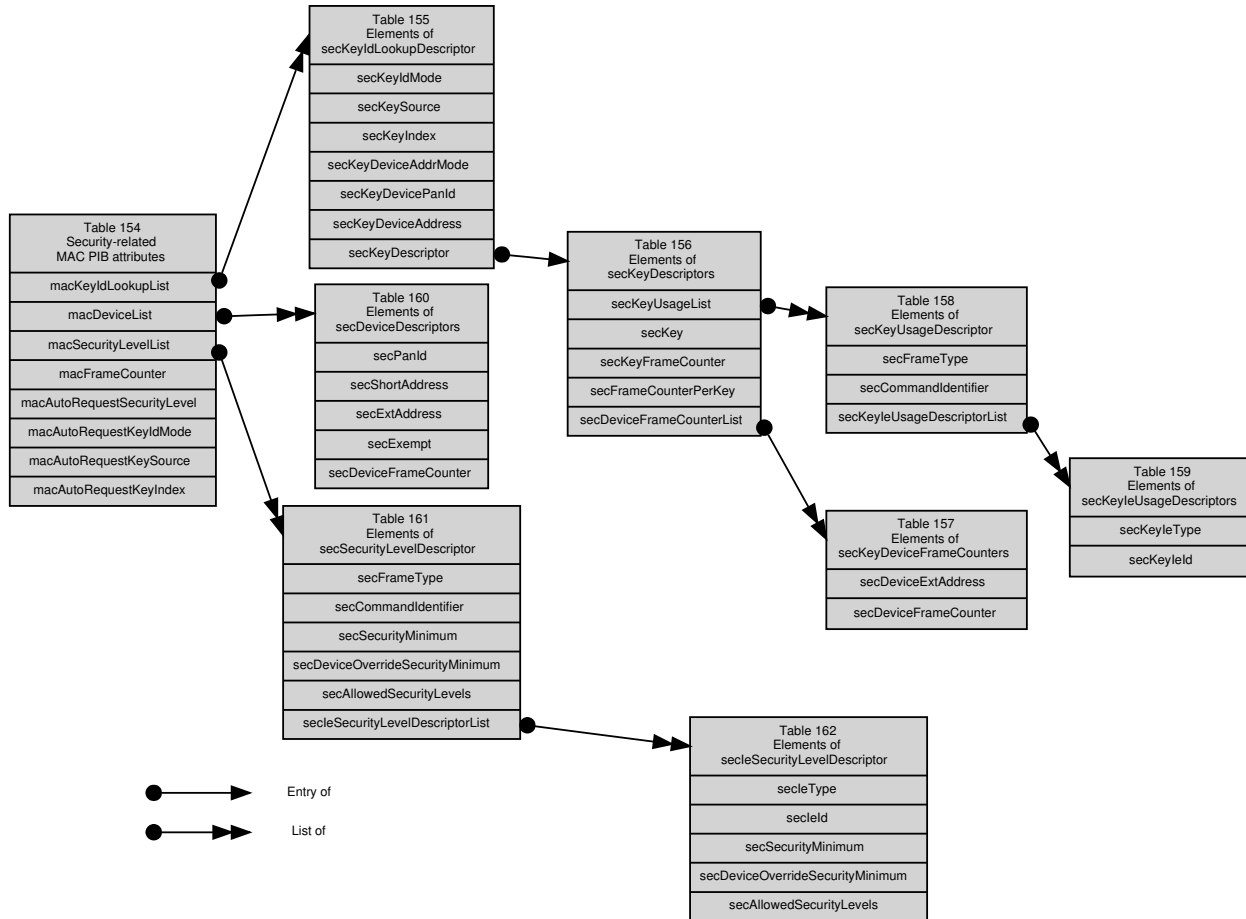

IEEE P802.15
Wireless Personal Area Networks

Project	IEEE P802.15 Working Group for Wireless Personal Area Networks (WPANs)		
Title	Security Section Pictures		
Date Submitted	30 January, 2015		
Source	Tero Kivinen INSIDE Secure Eerikinkatu 28 FI-00180 Helsinki Finland	Voice: Fax: E-mail:	+358 20 500 7800 +358 20 500 7801 kivinen@iki.fi
Re:	Security section pictures		
Abstract	Pictures relating to the security section. These are not normative, but might help understanding security section.		
Purpose	Security Section pictures		
Notice	This document has been prepared to assist the IEEE P802.15. It is offered as a basis for discussion and is not binding on the contributing individual(s) or organization(s). The material in this document is subject to change in form and content after further study. The contributor(s) reserve(s) the right to add, amend or withdraw material contained herein.		
Release	The contributor acknowledges and accepts that this contribution becomes the property of IEEE and may be made publicly available by P802.15.		

Security PIB

This pictures describes security PIB tables (table 154-162) in graphical format.

Outgoing frame security procedure

Incoming frame security procedure

Incoming frame security procedure for security level zero frames