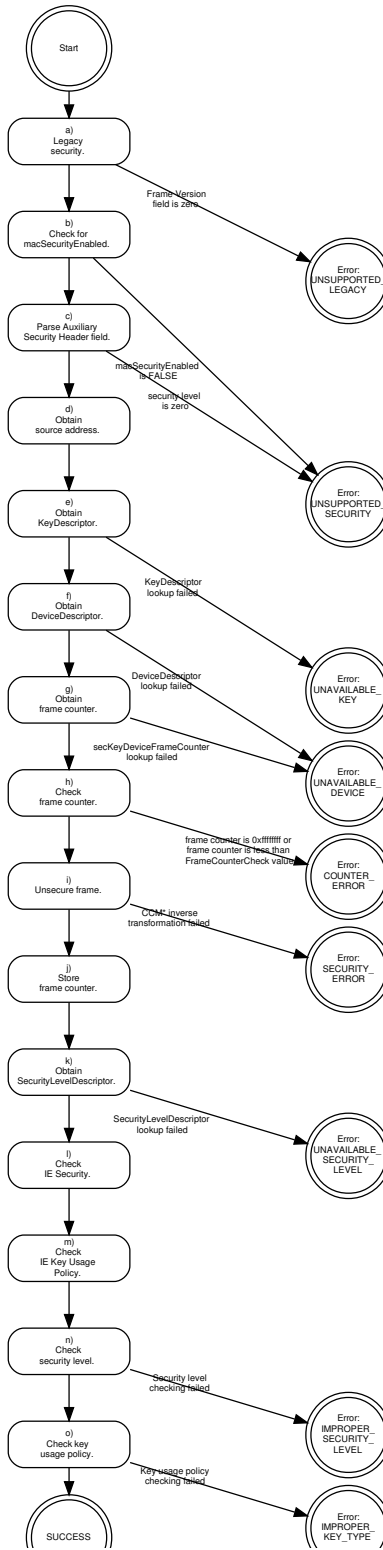

IEEE P802.15
Wireless Personal Area Networks

Project	IEEE P802.15 Working Group for Wireless Personal Area Networks (WPANs)		
Title	Security Section Pictures		
Date Submitted	30 January, 2015		
Source	Tero Kivinen INSIDE Secure Eerikinkatu 28 FI-00180 Helsinki Finland	Voice: Fax: E-mail:	+358 20 500 7800 +358 20 500 7801 kivinen@iki.fi
Re:	Security section pictures		
Abstract	Pictures relating to the security section. These are not normative, but might help understanding security section.		
Purpose	Security Section pictures		
Notice	This document has been prepared to assist the IEEE P802.15. It is offered as a basis for discussion and is not binding on the contributing individual(s) or organization(s). The material in this document is subject to change in form and content after further study. The contributor(s) reserve(s) the right to add, amend or withdraw material contained herein.		
Release	The contributor acknowledges and accepts that this contribution becomes the property of IEEE and may be made publicly available by P802.15.		

Security PIB

This pictures describes security PIB tables (table 154-162) in graphical format.

Outgoing frame security procedure

Incoming frame security procedure

Incoming frame security procedure for security level zero frames