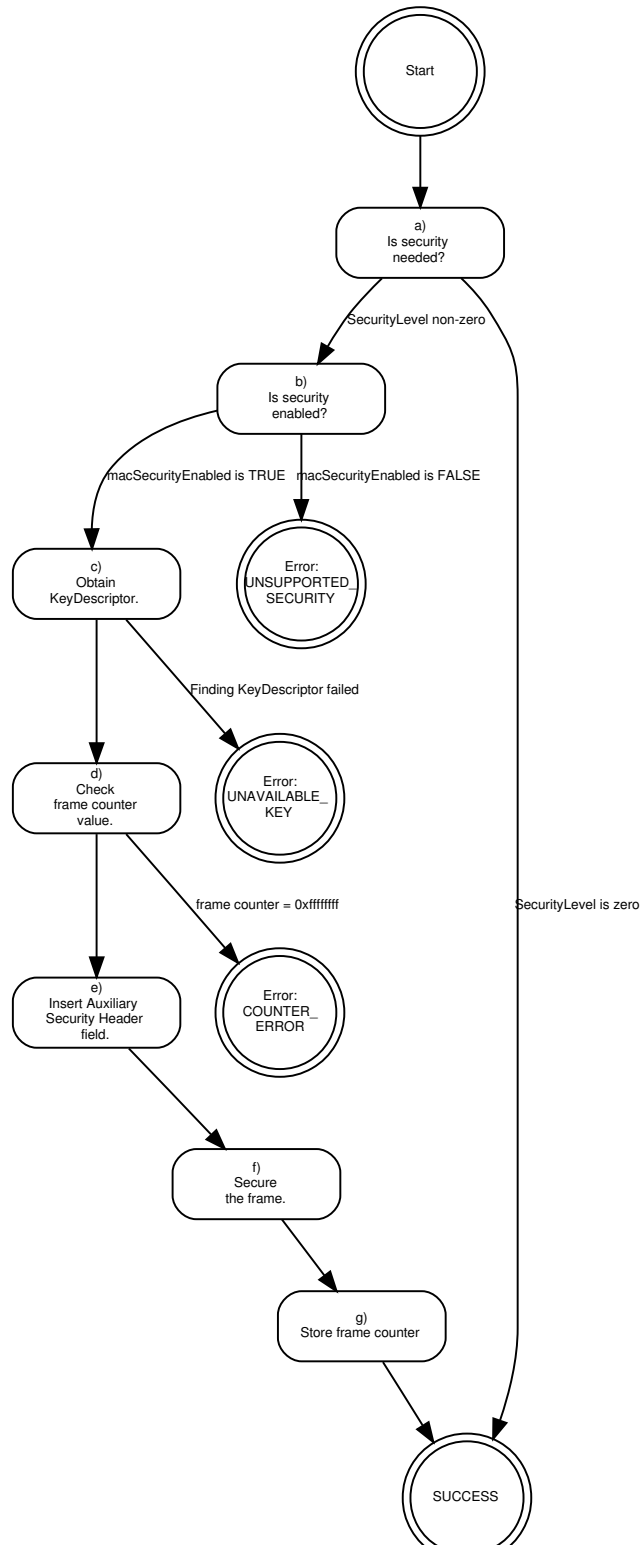

IEEE P802.15
Wireless Personal Area Networks

Project	IEEE P802.15 Working Group for Wireless Personal Area Networks (WPANs)		
Title	Security Section Pictures		
Date Submitted	30 January, 2015		
Source	Tero Kivinen INSIDE Secure Eerikinkatu 28 FI-00180 Helsinki Finland	Voice: Fax: E-mail:	+358 20 500 7800 +358 20 500 7801 kivinen@iki.fi
Re:	Security section pictures		
Abstract	Pictures relating to the security section. These are not normative, but might help understanding security section.		
Purpose	Security Section pictures		
Notice	This document has been prepared to assist the IEEE P802.15. It is offered as a basis for discussion and is not binding on the contributing individual(s) or organization(s). The material in this document is subject to change in form and content after further study. The contributor(s) reserve(s) the right to add, amend or withdraw material contained herein.		
Release	The contributor acknowledges and accepts that this contribution becomes the property of IEEE and may be made publicly available by P802.15.		

Security PIB

This pictures describes security PIB tables (table 154-162) in graphical format.

Outgoing frame security procedure

Incoming frame security procedure

Incoming frame security procedure for security level zero frames