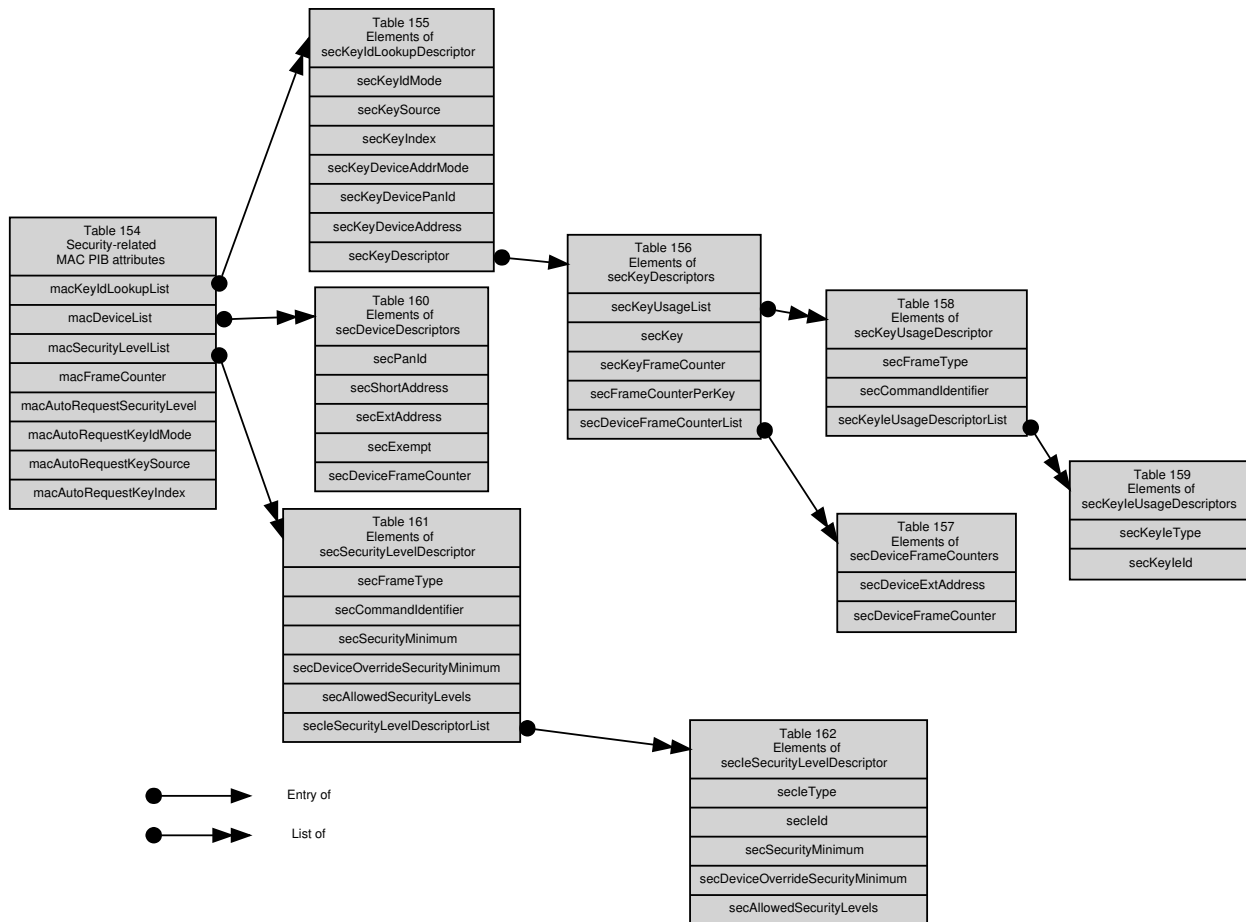

IEEE P802.15
Wireless Personal Area Networks

Project	IEEE P802.15 Working Group for Wireless Personal Area Networks (WPANs)		
Title	Security Section Pictures		
Date Submitted	30 January, 2015		
Source	Tero Kivinen INSIDE Secure Eerikinkatu 28 FI-00180 Helsinki Finland	Voice: Fax: E-mail:	+358 20 500 7800 +358 20 500 7801 kivinen@iki.fi
Re:	Security section pictures		
Abstract	Pictures relating to the security section. These are not normative, but might help understanding security section.		
Purpose	Security Section pictures		
Notice	This document has been prepared to assist the IEEE P802.15. It is offered as a basis for discussion and is not binding on the contributing individual(s) or organization(s). The material in this document is subject to change in form and content after further study. The contributor(s) reserve(s) the right to add, amend or withdraw material contained herein.		
Release	The contributor acknowledges and accepts that this contribution becomes the property of IEEE and may be made publicly available by P802.15.		

Security PIB

This pictures describes security PIB tables (table 154-162) in graphical format.

Outgoing frame security procedure

Incoming frame security procedure

Incoming frame security procedure for security level zero frames