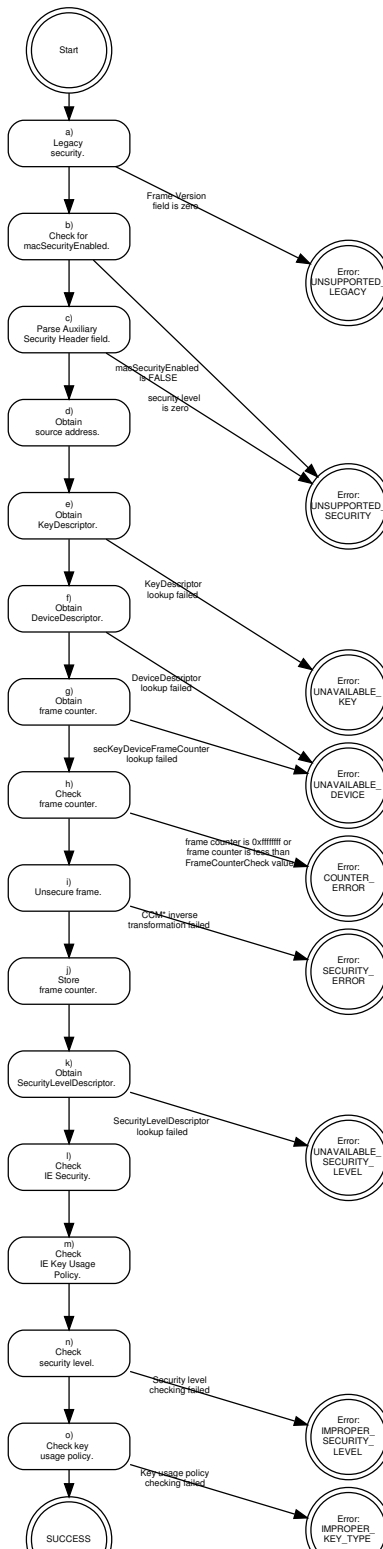

IEEE P802.15
Wireless Personal Area Networks

Project	IEEE P802.15 Working Group for Wireless Personal Area Networks (WPANs)		
Title	Security Section Pictures		
Date Submitted	30 January, 2015		
Source	Tero Kivinen INSIDE Secure Eerikinkatu 28 FI-00180 Helsinki Finland	Voice: Fax: E-mail:	+358 20 500 7800 +358 20 500 7801 kivinen@iki.fi
Re:	Security section pictures		
Abstract	Pictures relating to the security section. These are not normative, but might help understanding security section.		
Purpose	Security Section pictures		
Notice	This document has been prepared to assist the IEEE P802.15. It is offered as a basis for discussion and is not binding on the contributing individual(s) or organization(s). The material in this document is subject to change in form and content after further study. The contributor(s) reserve(s) the right to add, amend or withdraw material contained herein.		
Release	The contributor acknowledges and accepts that this contribution becomes the property of IEEE and may be made publicly available by P802.15.		

Security PIB

This pictures describes security PIB tables (table 154-162) in graphical format.

Outgoing frame security procedure

Incoming frame security procedure

Incoming frame security procedure for security level zero frames