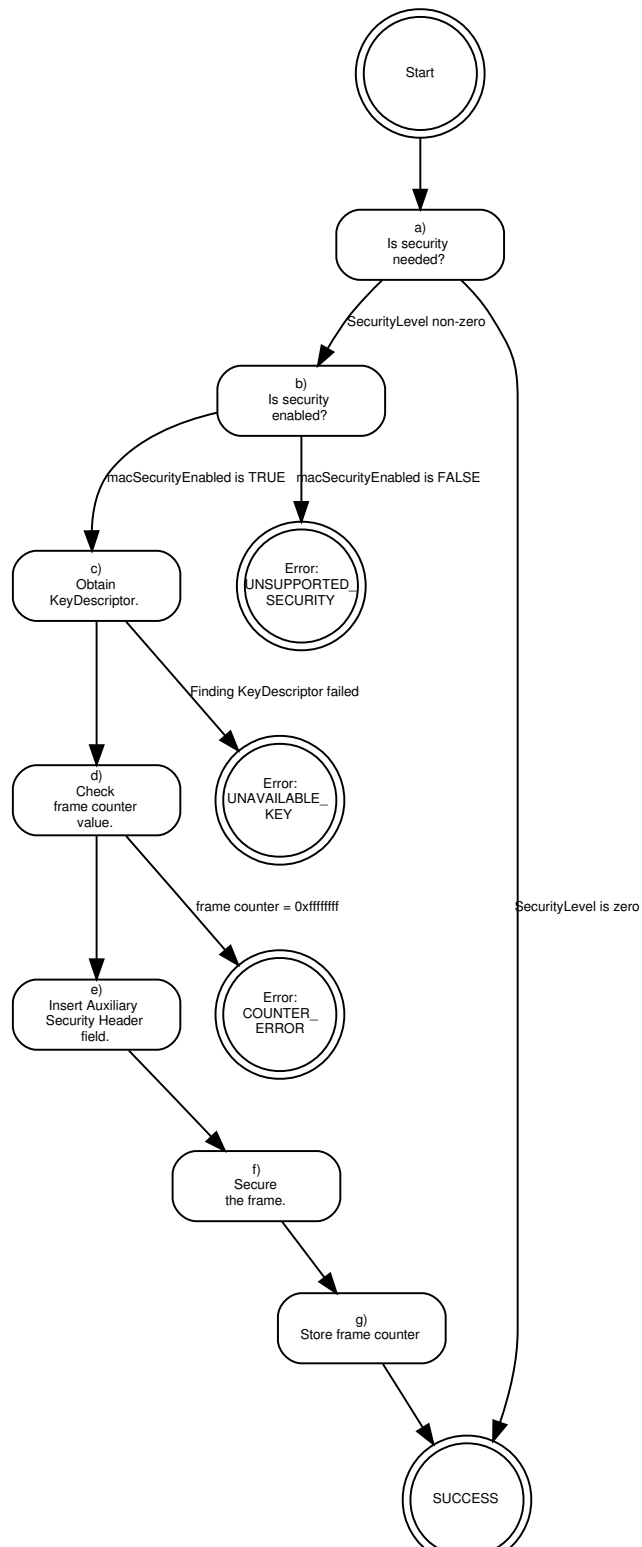

IEEE P802.15
Wireless Personal Area Networks

Project	IEEE P802.15 Working Group for Wireless Personal Area Networks (WPANs)		
Title	Security Section Pictures		
Date Submitted	30 January, 2015		
Source	Tero Kivinen INSIDE Secure Eerikinkatu 28 FI-00180 Helsinki Finland	Voice: Fax: E-mail:	+358 20 500 7800 +358 20 500 7801 kivinen@iki.fi
Re:	Security section pictures		
Abstract	Pictures relating to the security section. These are not normative, but might help understanding security section.		
Purpose	Security Section pictures		
Notice	This document has been prepared to assist the IEEE P802.15. It is offered as a basis for discussion and is not binding on the contributing individual(s) or organization(s). The material in this document is subject to change in form and content after further study. The contributor(s) reserve(s) the right to add, amend or withdraw material contained herein.		
Release	The contributor acknowledges and accepts that this contribution becomes the property of IEEE and may be made publicly available by P802.15.		

Security PIB

This pictures describes security PIB tables (table 154-162) in graphical format.

Outgoing frame security procedure

Incoming frame security procedure

Incoming frame security procedure for security level zero frames