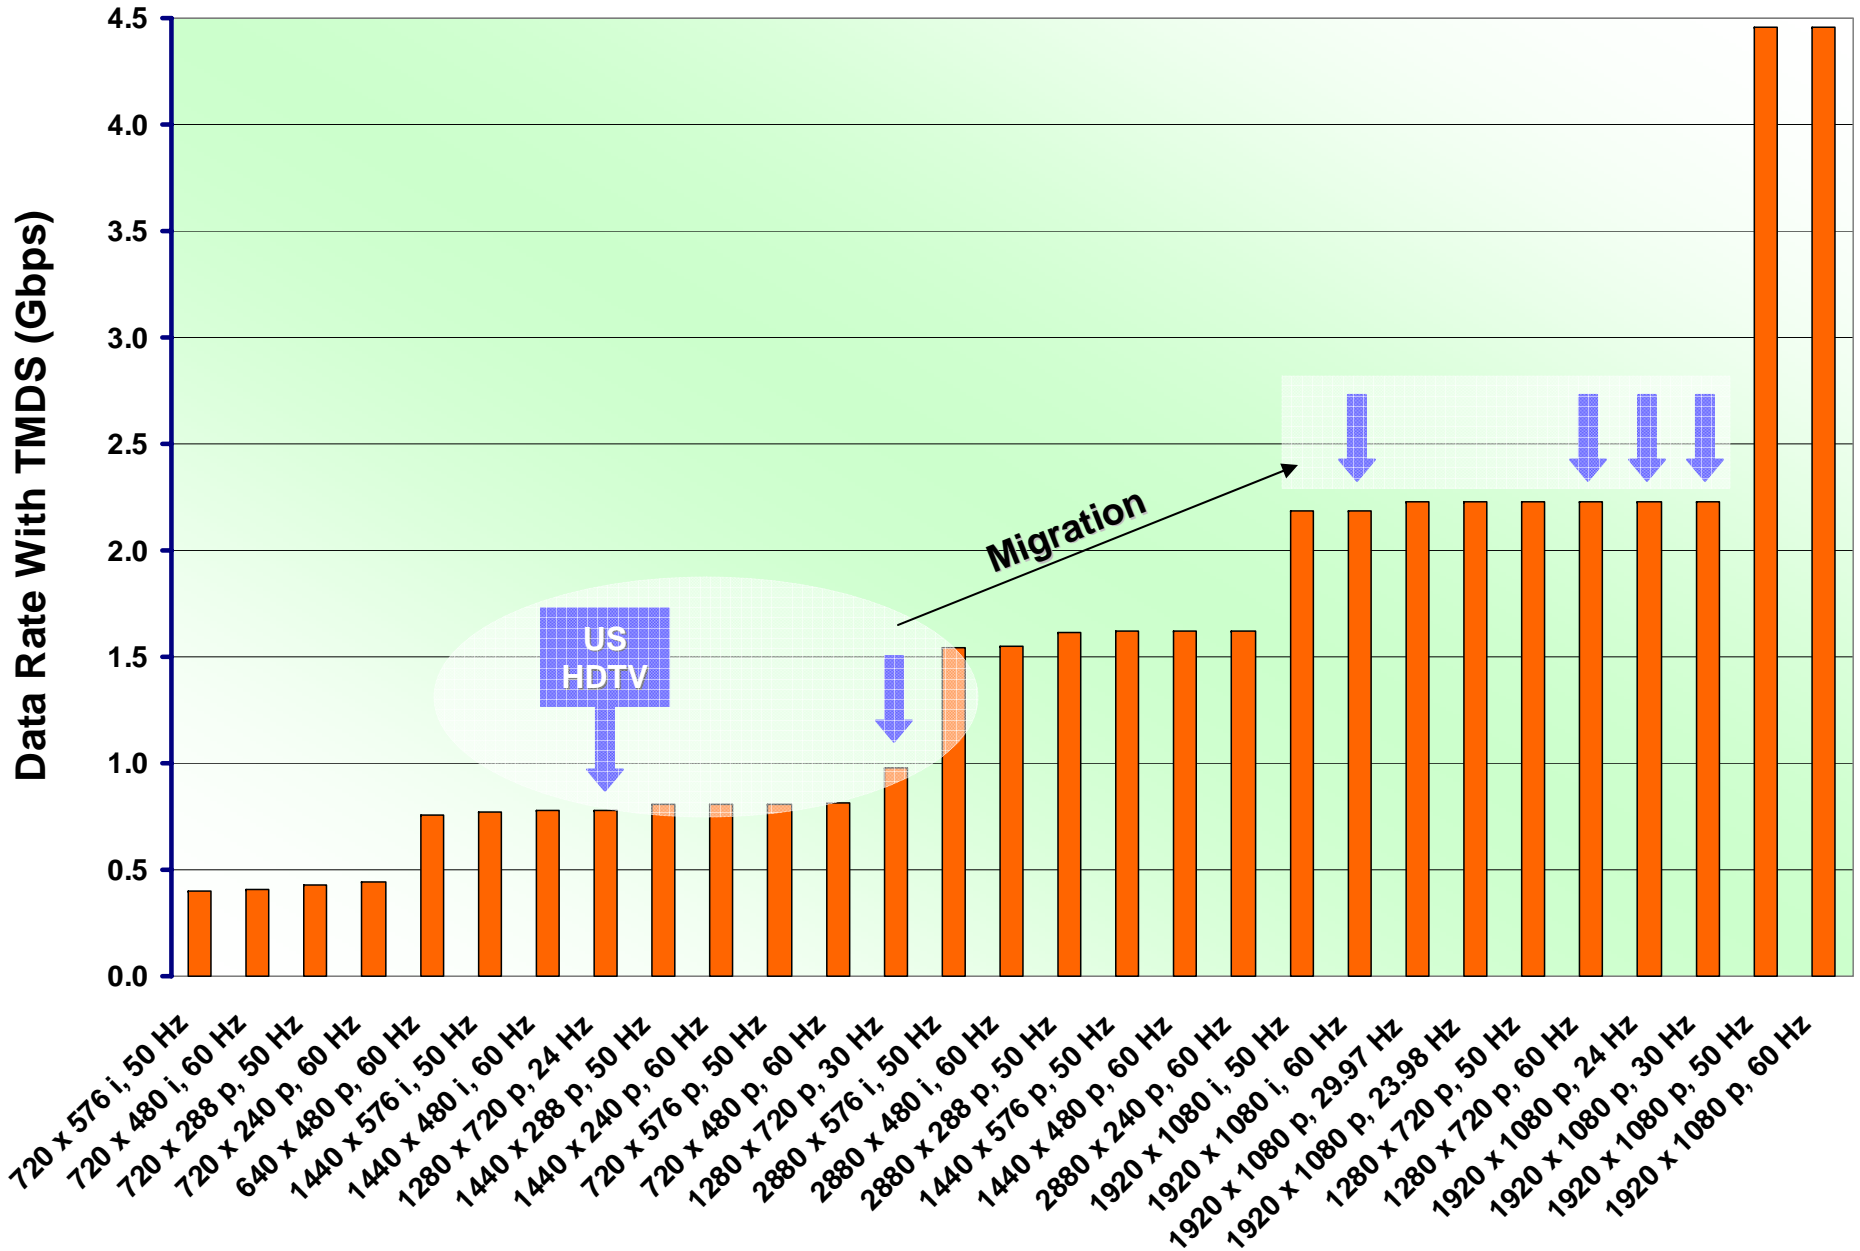

Profile of Submitted Applications

#	Description of Applications	Indoor	Document Number
1	- Gigabit Ethernet link, wireless IEEE1394, wireless USB - Wireless home video server connected to HDTV, PC and other video devices	- LOS, FDD, TDD - Data rate: 100 Mbps to 3.2 Gbps - Range: ≤ 12 m	19, 98, 118, 348, 351, 653, 665
2	Ad-hoc meeting, heavy content download, distribution system	- LOS, NLOS, TDD - Data rate: 62 Mbps, ≥ 1 Gbps - Range: 3 m to 20 m	97, 155, 156, 352, 514
3	Small office/meeting scenario, general office applications, PowerPoint applications	- LOS and NLOS - OFDM - Data Rate: ≤ 200 Mbps - Range: 2 to 4 m - Space diversity	141

Source: 15-05-0353-05-003c-draft-tg3c-system-requirements

HDMI Data Rate