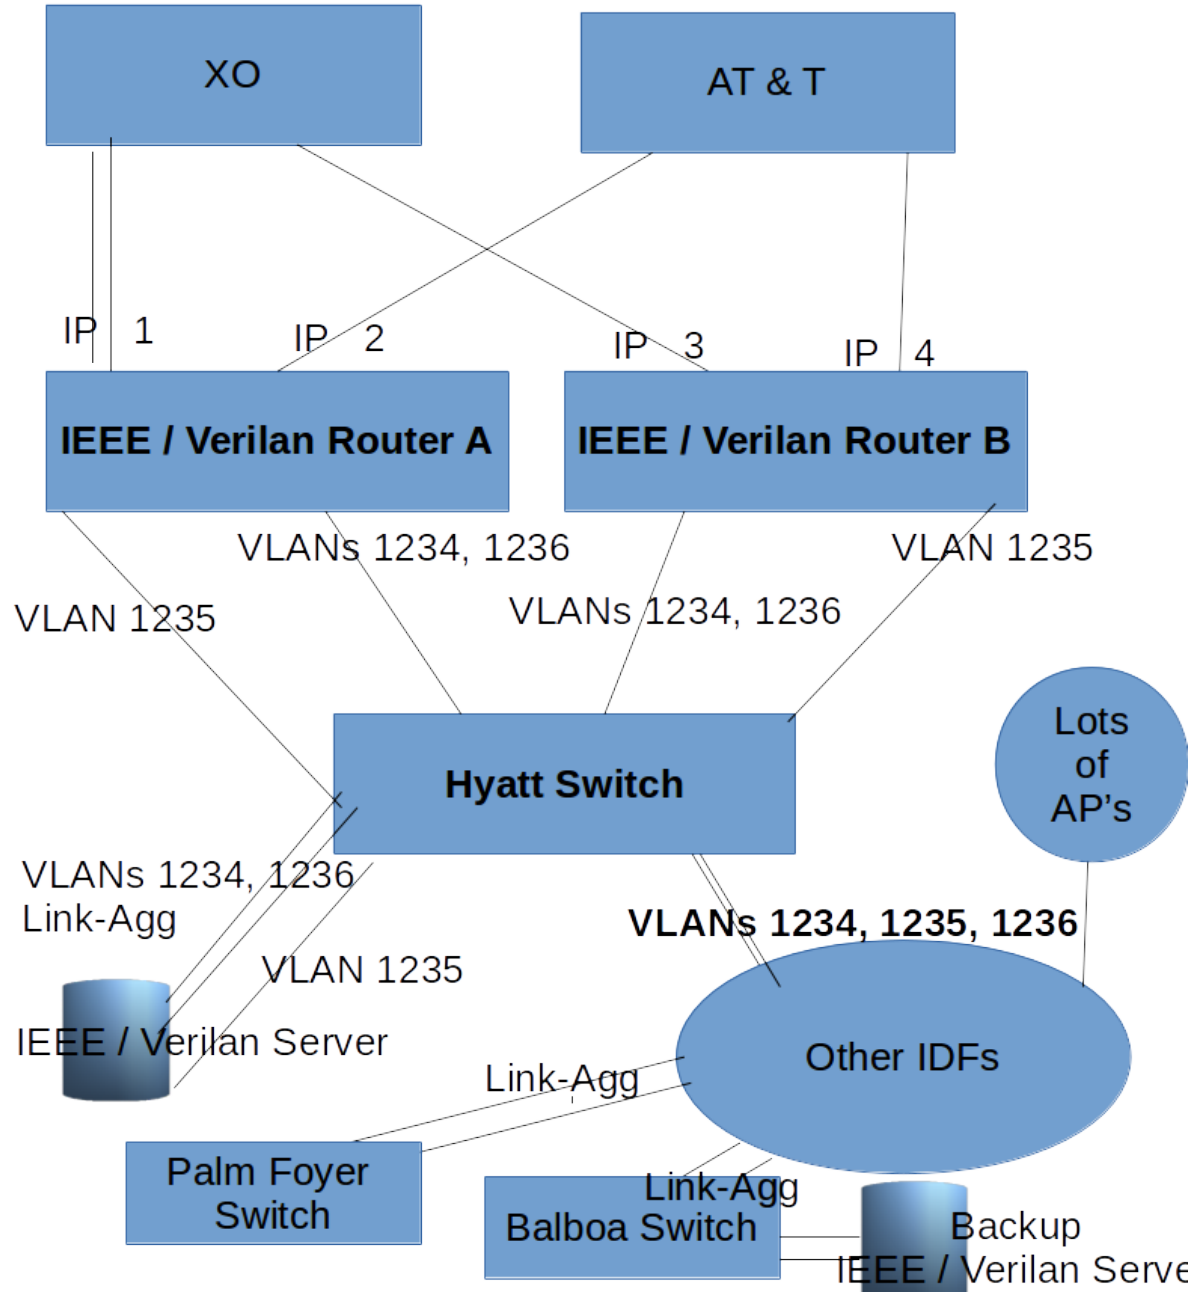

IEEE 802 Network Services Report

Friday, July 13, 2018

IEEE 802 / Verilan
July 5 – 14
MDF Configuration
VLAN 1234 – Attendee / WiFi Traffic
VLAN 1235 – Management
VLAN 1236 – Other

Mentor and Drafts, a haiku

Mentor synching broke

Brought Computer Scientist

Web-scrape workaround

GRAND
HALL C

GRAND
HALL D

Mostly out of wiring closets this meeting

IMAT outage for 3 minutes, switching to a new IP

Firewall misconfig – 2 minute logical outage

The numbers

- 1550 DHCP Leases. ~2 devices per attendee plus some hardware.
- Peak traffic of ~350Mbit.
 - Less once we kicked off the bit torrenters
- Sustained traffic between 150Mbit and 200Mbit all week.