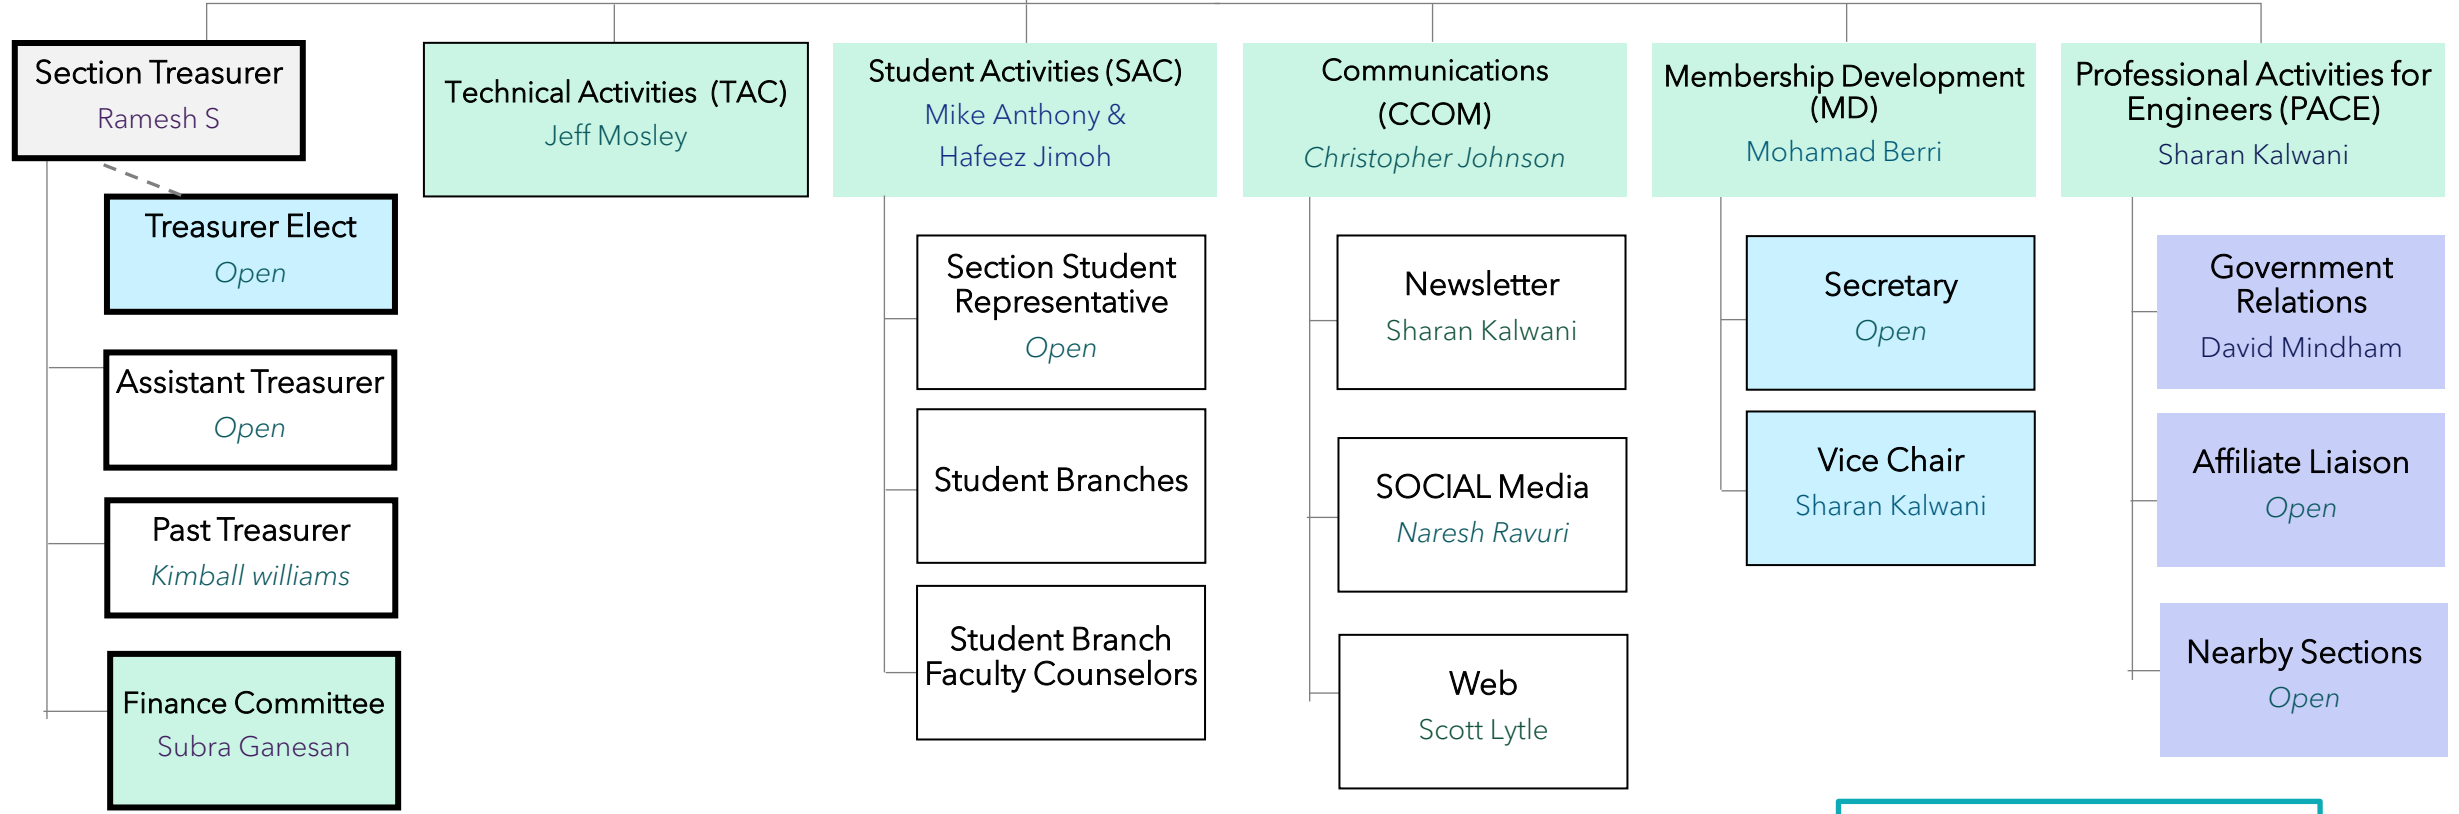

# 2024 Section OrgChart

**KEY:**  
 Grey == Elected  
 Light Blue == Elected for the *next term*  
 Green == Appointed by Chair  
 White == Ex Officio/ by Appointment

Version: 2024-05-06

# 2024 IEEE Southeastern Michigan Student Branches

Organization chart