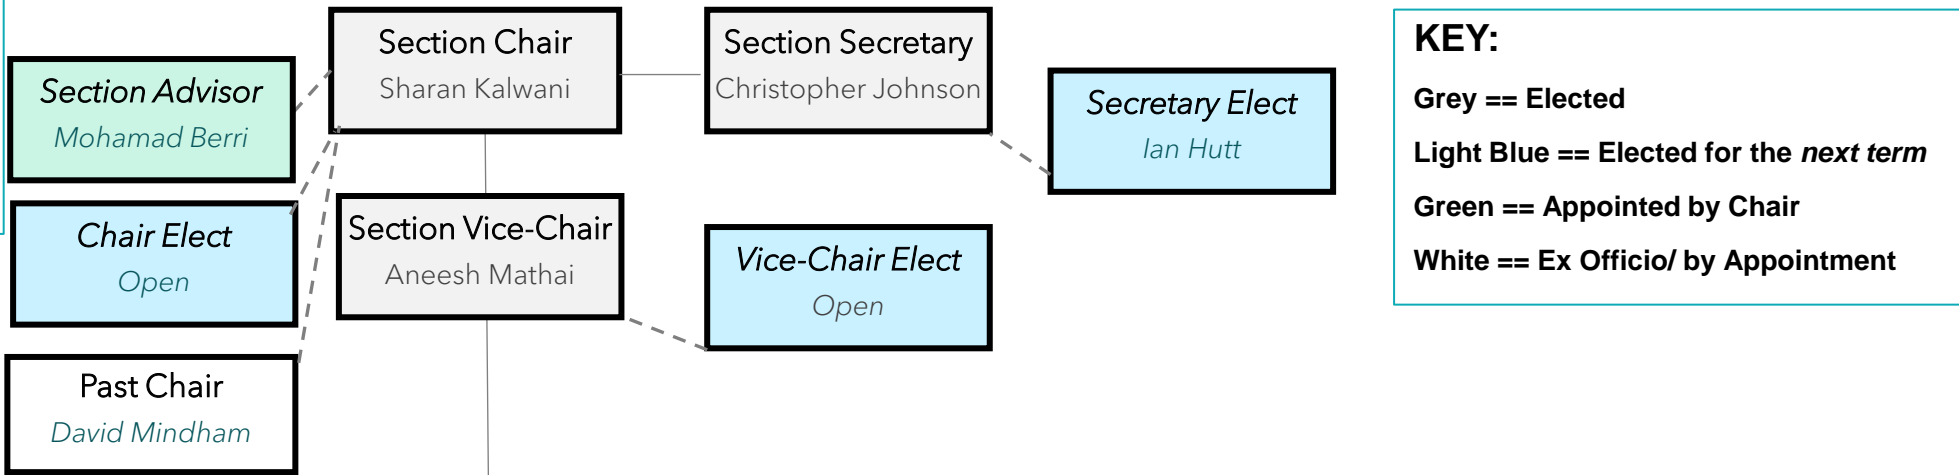

# 2024 Section OrgChart

**KEY:**  
 Grey == Elected  
 Light Blue == Elected for the *next term*  
 Green == Appointed by Chair  
 White == Ex Officio/ by Appointment

Version: 2024-05-06

# 2024 IEEE Southeastern Michigan Student Branches

Organization chart