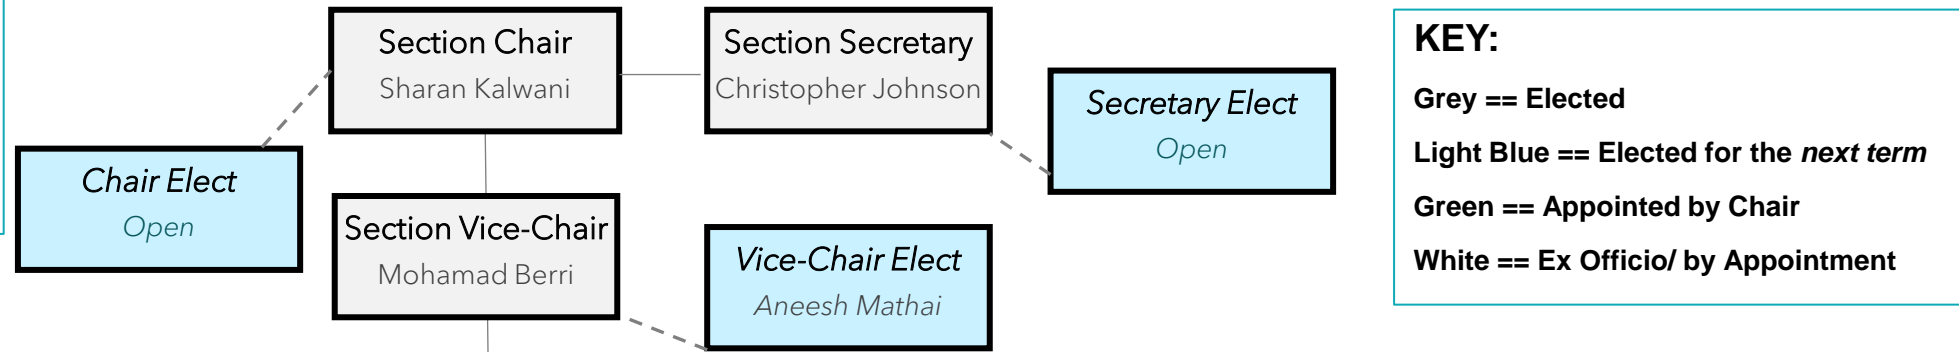

2023 Section OrgChart

KEY:
 Grey == Elected
 Light Blue == Elected for the *next term*
 Green == Appointed by Chair
 White == Ex Officio/ by Appointment

Version: 2023-05-18

2023 IEEE Southeastern Michigan Student Branches