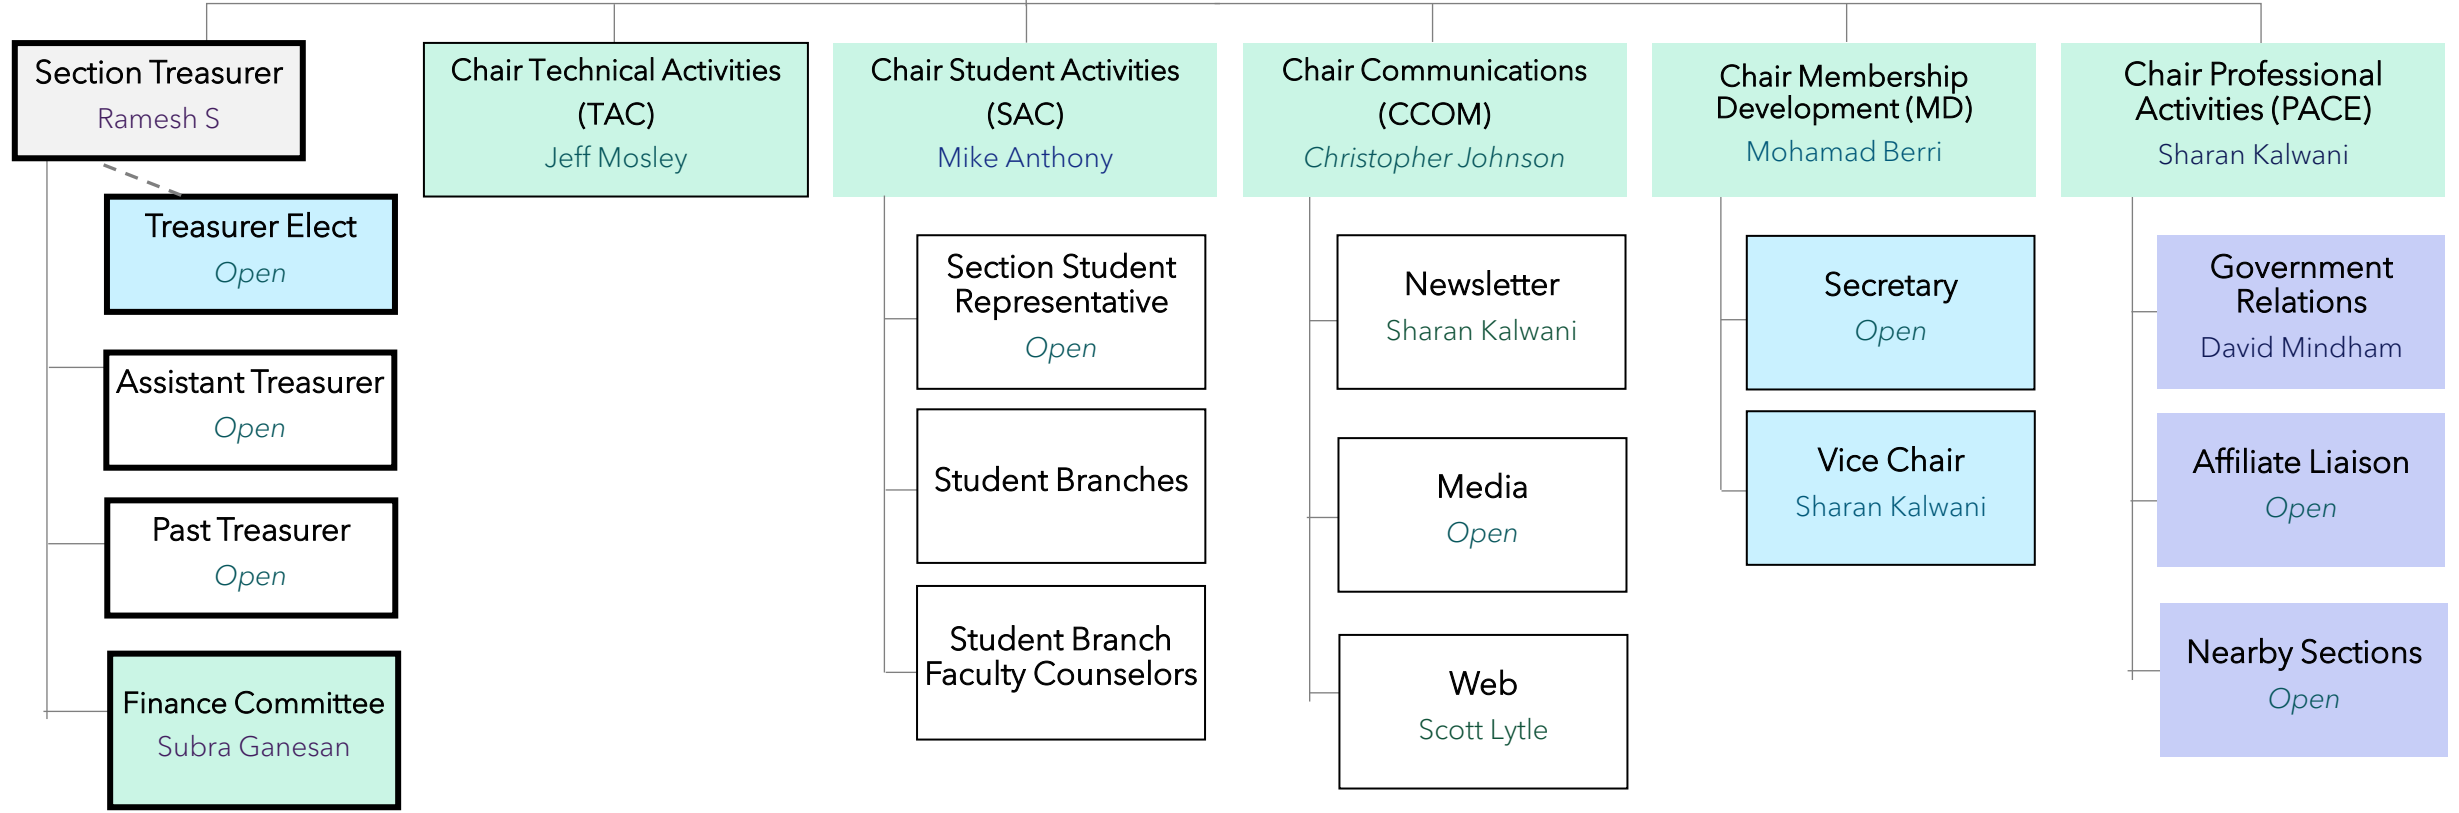

2023 Section OrgChart

KEY:
 Grey == Elected
 Light Blue == Elected for the *next term*
 Green == Appointed by Chair
 White == Ex Officio/ by Appointment

Version: 2023-05-18

2023 IEEE Southeastern Michigan Student Branches

Organization chart