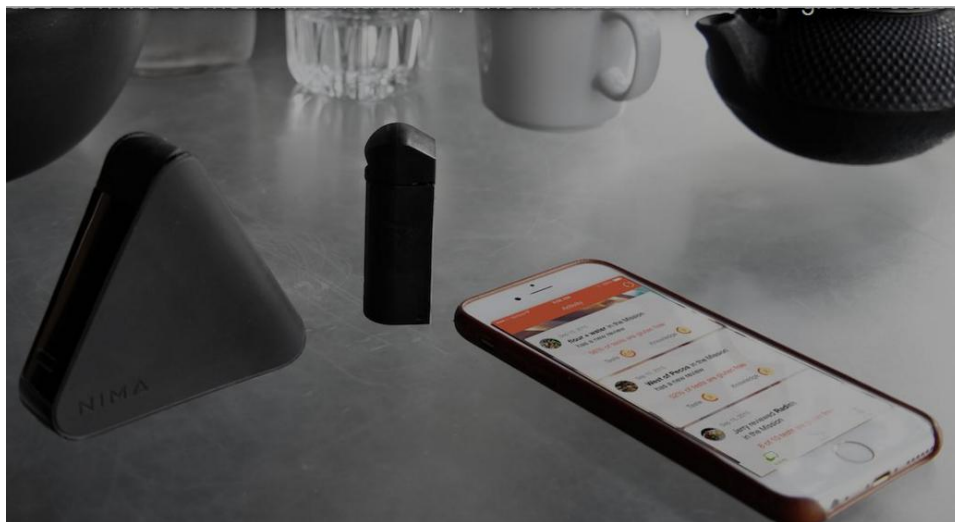

6 Sensor Labs - Nima Gluten Detector

- Detect 20ppm of gluten in the food
- Takes about 2 minutes
- Replaceable cartridge with chemical solutions