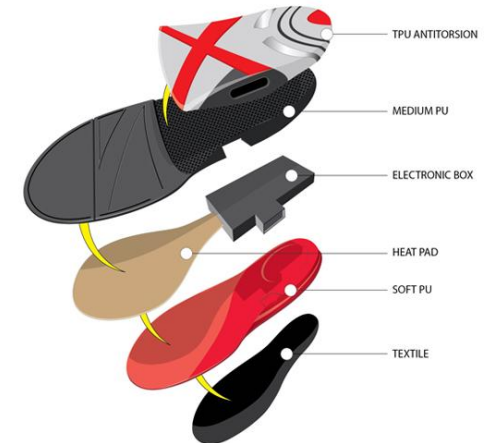

DigitSole – Heated Insole (French)