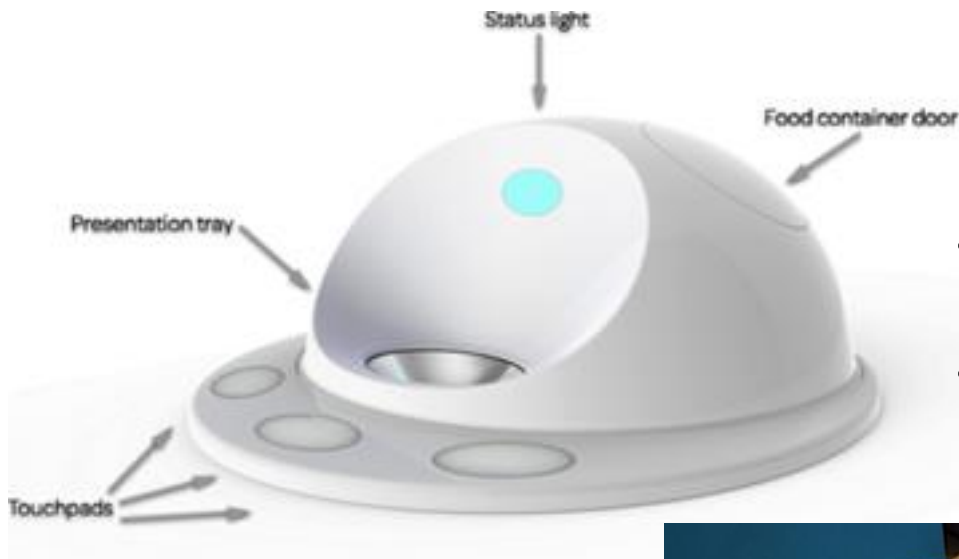

Hatch Baby

- smart changing pad
- tracks diaper: wet, dirty, dry
- \$299

Deeper - Smart Fish Finder

- Wireless sonar
- Real-time mobile app
- Bluetooth support
- Works up to 40m
- 6 hours of non-stop usage; takes 2 hours to fully charge.

Wearable – Daqri Industrial Helmet

Docking & Charging station

- ANSI compliant hard hat
- 13 Megapixel HD Camera
- 2D target recognition and tracking
- Integrated FLIR™ thermal camera
- See-thru AR display

Royole X Smart Mobile Theatre

- 3,300 ppi, HD
- WiFi, HDMI, Micro-USB

Breo Hm-1 Wearable - massaging & relaxation

- 6 major massage elements
- intelligent air pressure, vibration,
- magnetic field, heat compression

LucidCam

- stereoscopic 3D VR camera
- captures 180° wide-angle lenses, and spatial audio

CleverPet

- Engage and exercise your dog's mind with custom light, touch, and sound puzzles paired with food-dispensing rewards
- Patterns, memory, logic, voice command games, and more
- Designed to fulfill your dog's cognitive needs