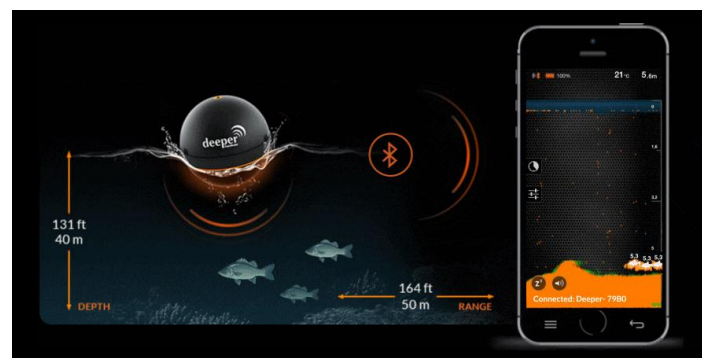

Hatch Baby

- smart changing pad
- tracks diaper: wet, dirty, dry
- \$299

Deeper - Smart Fish Finder

- Wireless sonar
- Real-time mobile app
- Bluetooth support
- Works up to 40m
- 6 hours of non-stop usage; takes 2 hours to fully charge.

Royole X Smart Mobile Theatre

- 3,300 ppi, HD
- WiFi, HDMI, Micro-USB

Breo Hm-1 Wearable - massaging & relaxation

- 6 major massage elements
- intelligent air pressure, vibration,
- magnetic field, heat compression