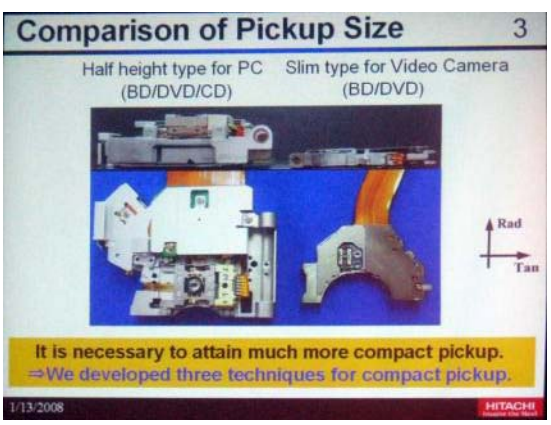

The Relative Stabilities of Optical Disc Formats

Table 3: Percentage of discs with a change in average BLER less than 220 for the CD samples and average change in PI less than 280 for the DVD samples.

	Aging (days)				Rank after 84 days	Overall rank*
	21	42	63	84		
CD-R (phthalocyanine dye)	97	81	75	72	1	1 (4)
CD (audio)	75	67	54	38	2	2 (9)
DVD (movie); double-sided/single layer	54	27	27	27	3	3 (18)
DVD (movie); single-sided/dual layer (gold)	81	56	12	6	6	3 (18)
DVD-R; single-sided/single layer	50	37	18	8	5	5 (22)
CD-RW	38	22	20	12	4	6 (26)
DVD (movie); single-sided/dual layer (light gold)	75	25	0	0	9	7 (28)
DVD (movie); single-sided/single layer	42	26	16	5	7	7 (28)
CD-R (azo dye)	75	0	0	0	9	9 (32)
DVD (movie); single-sided/dual layer (silver)	36	11	0	0	9	10 (34)
CD-R (cyanine dye)	20	12	12	4	8	11 (36)
DVD-RW	21	0	0	0	9	12 (40)

* Overall rank is based on the sum of the ranking for each aging interval. For example, the phthalocyanine discs aged the best in each aging interval and therefore were given a value of 4 (1+1+1+1).

Jan 11, 2008 International Conference on Consumer Electronics 11

Brigham Young:
1000 Year CD/DVDs

Natl. Univ. Ireland:
Blink Detection