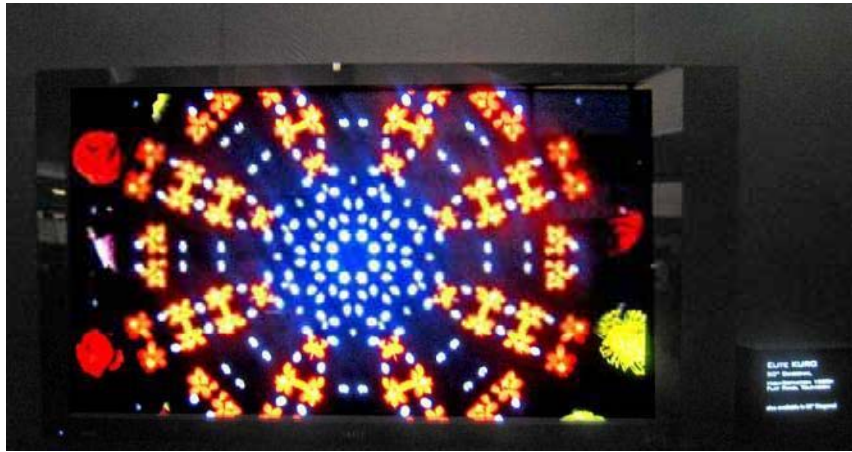

Sony's 27"  
OLED  
30k hour life?

Samsung  
(and Sony)  
Show 82"  
4K LCD

Panasonic's Sakamoto  
Cuts HDMI cables  
(for WirelessHD)

IEEE Santa Clara  
Valley Consumer  
Electronics Society

Pioneer – Black is the new Black in Plasma