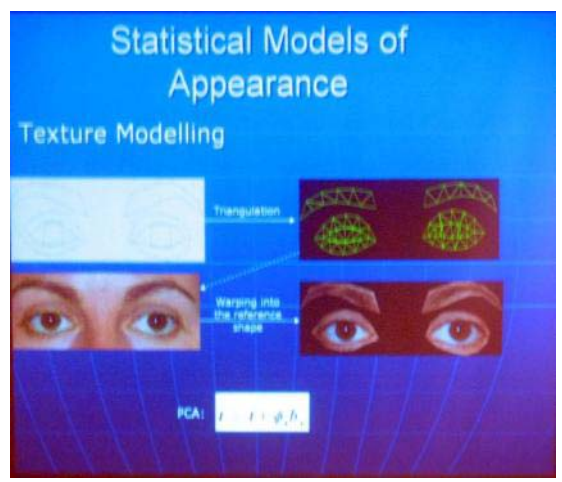

The Relative Stabilities of Optical Disc Formats

Table 3: Percentage of discs with a change in average BLER less than 220 for the CD samples and average change in PI less than 280 for the DVD samples.

	Aging (days)				Rank after 84 days	Overall rank*
	21	42	63	84		
CD-R (phthalocyanine dye)	97	81	75	72	1	1 (4)
CD (audio)	75	67	54	38	2	2 (9)
DVD (movie); double-sided/single layer	54	27	27	27	3	3 (18)
DVD (movie); single-sided/dual layer (gold)	81	56	12	6	6	3 (18)
DVD-R; single-sided/single layer	50	37	18	8	5	5 (22)
CD-RW	38	22	20	12	4	6 (26)
DVD (movie); single-sided/dual layer (light gold)	75	25	0	0	9	7 (28)
DVD (movie); single-sided/single layer	42	26	16	5	7	7 (28)
CD-R (azo dye)	75	0	0	0	9	9 (32)
DVD (movie); single-sided/dual layer (silver)	36	11	0	0	9	10 (34)
CD-R (cyanine dye)	20	12	12	4	8	11 (36)
DVD-RW	21	0	0	0	9	12 (40)

* Overall rank is based on the sum of the ranking for each aging interval. For example, the phthalocyanine discs aged the best in each aging interval and therefore were given a value of 4 (1+1+1+1).

Jan 11, 2008 International Conference on Consumer Electronics 11

Brigham Young:
1000 Year CD/DVDs

Natl. Univ. Ireland:
Blink Detection