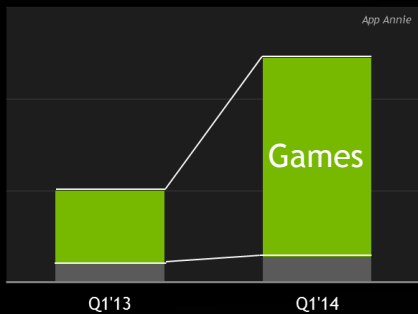

Product

Platform

ULTIMATE ANDROID GAMING

Google Play app revenue

“NVIDIA's Shield Just Became The Best Handheld Gaming Console Available”

– Forbes

“Even if you don't take advantage of its gaming prowess, the Nvidia Shield Tablet is one of the most versatile -- and affordable -- high-performance 8-inch Android slates you can buy”