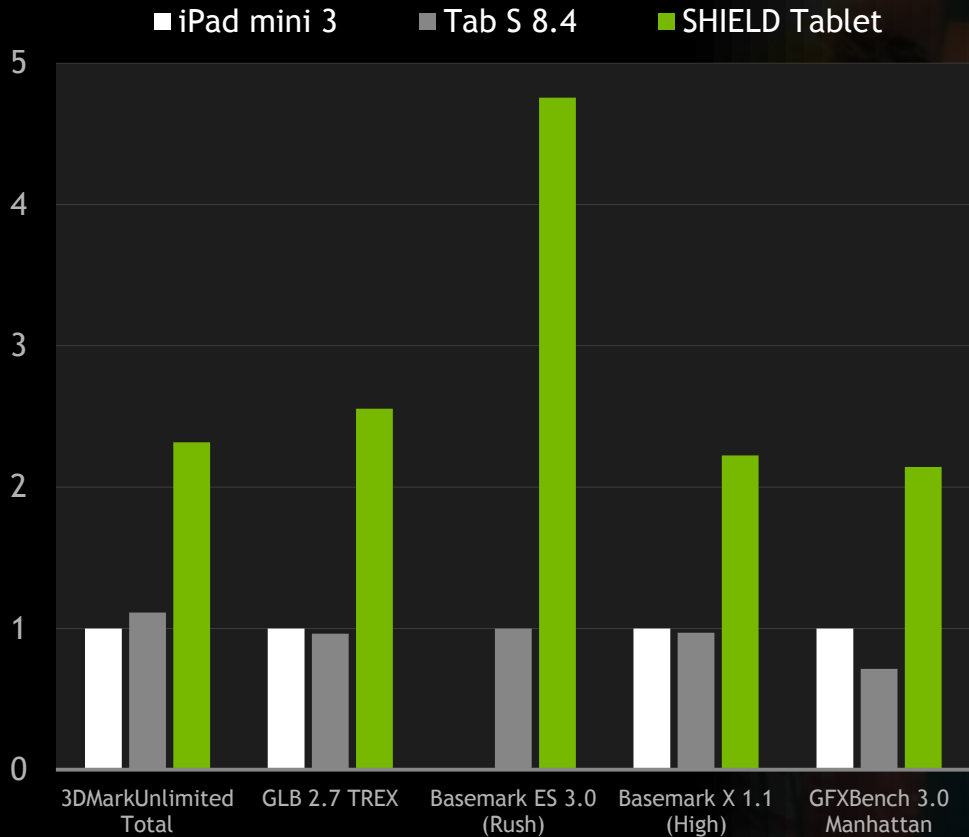

STREAM TO TWITCH

STREAM PC GAMES FROM CLOUD

PAINT IN 3D

FAST AP – TK1

Tab S - Exynos 5 Octa; iPad mini 3 - A7 64bit

ADVANCED GPU

BRINGS AMAZING VISUALS TO MOBILE

	TEGRA K1 Kepler Graphics	GEFORCE TITAN
OpenGL ES 3.1	✓	✓
AEP	✓	✓
OpenGL 4.4	✓	✓
DX12	✓	✓
Tessellation	✓	✓
CUDA 6.0	✓	✓
Power	<2W	250W

UNREAL
ENGINE

DESIGNED FOR ANDROID AND STREAMED PC GAMES

Latency (lower is better)

ANDROID NAVIGATION

MICROPHONE FOR VOICE SEARCH

WIFI FOR LOW LATENCY

VOLUME CONTROL

START / SELECT FOR PC GAMES