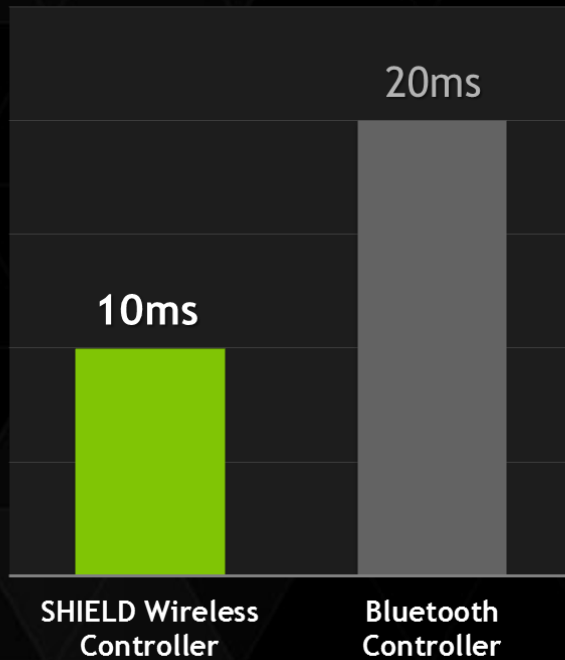

STREAM TO TWITCH

STREAM PC GAMES FROM CLOUD

PAINT IN 3D

FAST AP – TK1

Tab S - Exynos 5 Octa; iPad mini 3 - A7 64bit

ADVANCED GPU

BRINGS AMAZING VISUALS TO MOBILE

	TEGRA K1 Kepler Graphics	GEFORCE TITAN
OpenGL ES 3.1	✓	✓
AEP	✓	✓
OpenGL 4.4	✓	✓
DX12	✓	✓
Tessellation	✓	✓
CUDA 6.0	✓	✓
Power	<2W	250W

UNREAL
ENGINE

DESIGNED FOR ANDROID AND STREAMED PC GAMES

Latency (lower is better)

ANDROID NAVIGATION

MICROPHONE FOR VOICE SEARCH

WIFI FOR LOW LATENCY

VOLUME CONTROL

START / SELECT FOR PC GAMES