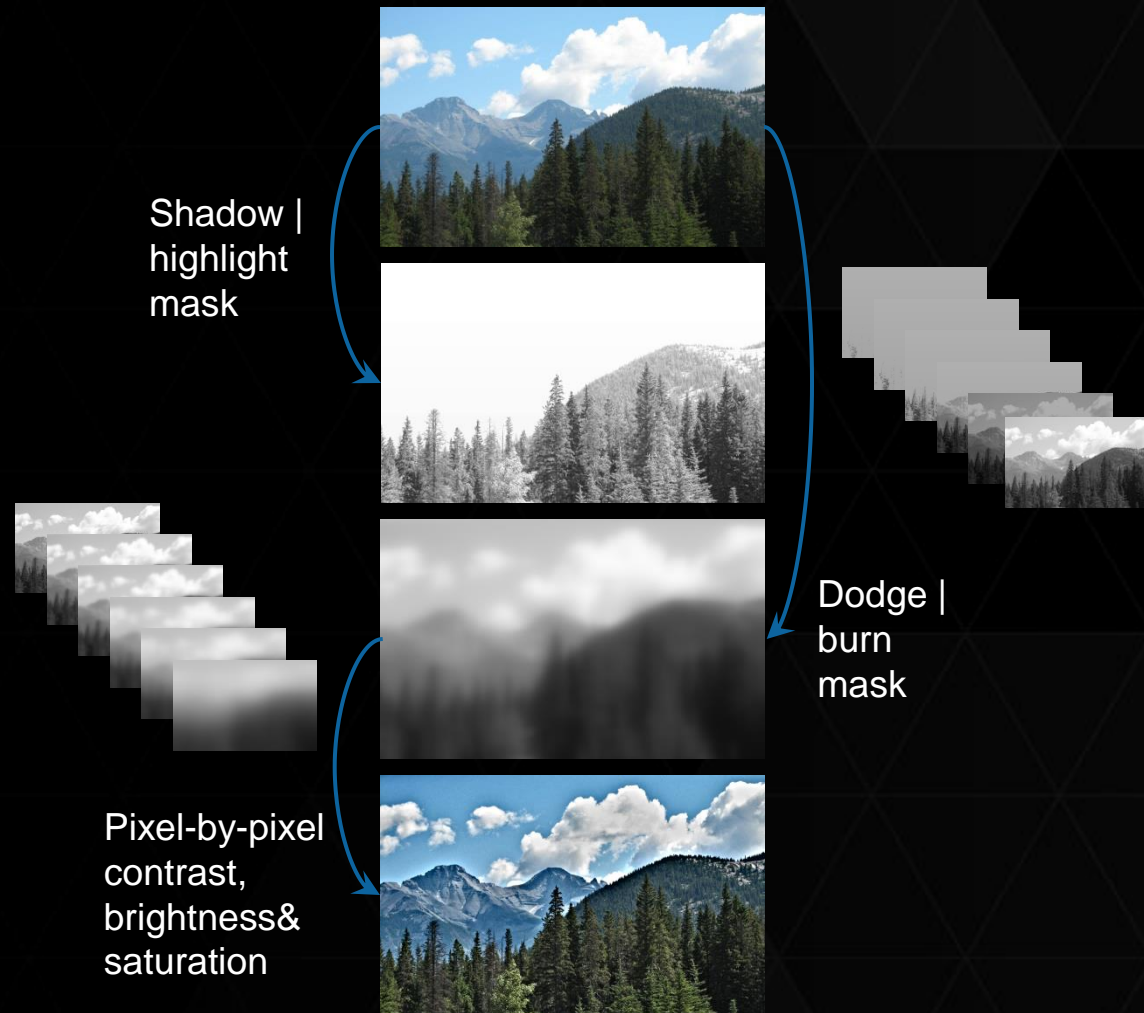

COMPUTATIONAL PHOTOGRAPHY

YOU DON'T TAKE A
PHOTOGRAPH, YOU
MAKE IT.

ANSEL ADAMS

LOCAL TONE MAPPING ON TK1 GPU

- High throughput for HD pixel-by-pixel processing at video rates
- Flexibility to control LTM settings for creative looks
- 5+ GFLOPS for HD @ 30 FPS

$200 \text{ FLOPS/pixel} \times 1280 \times 720 / \text{F} \times 30 \text{ F/s} = 5.5 \text{ GFLOPS}$

LTM HD EFFECTS STYLES

Enhanced

Original

Dramatic

Beauty

Natural

Vivid