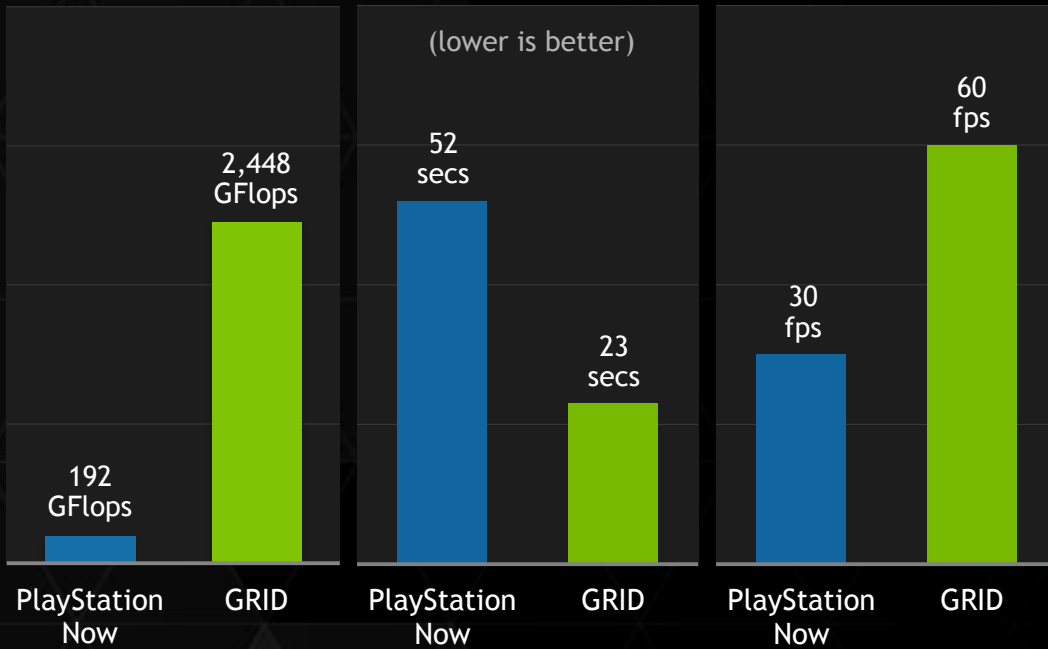

ACCESS PC GAMESTREAM

TOUCH PAD

GEFORCE GAMING FROM THE CLOUD

12x PERFORMANCE

2x FASTER START TIME

2x FRAME RATE

SHIELD TABLET SOFTWARE UPGRADE

ANDROID 5.0 LOLLIPOP