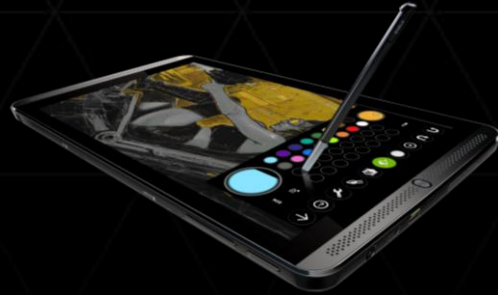

UNREAL
ENGINE

DESIGNED FOR ANDROID AND STREAMED PC GAMES

Latency (lower is better)

ANDROID NAVIGATION

MICROPHONE FOR VOICE SEARCH

WIFI FOR LOW LATENCY

VOLUME CONTROL

START / SELECT FOR PC GAMES

ACCESS PC GAMESTREAM

TOUCH PAD

GEFORCE GAMING FROM THE CLOUD

12x PERFORMANCE

2x FASTER START TIME

2x FRAME RATE

SHIELD TABLET SOFTWARE UPGRADE

ANDROID 5.0 LOLLIPOP