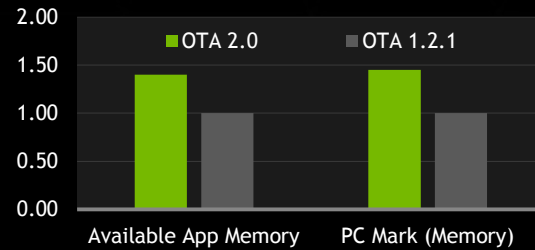

MEMORY & PERF OPTIMIZATIONS