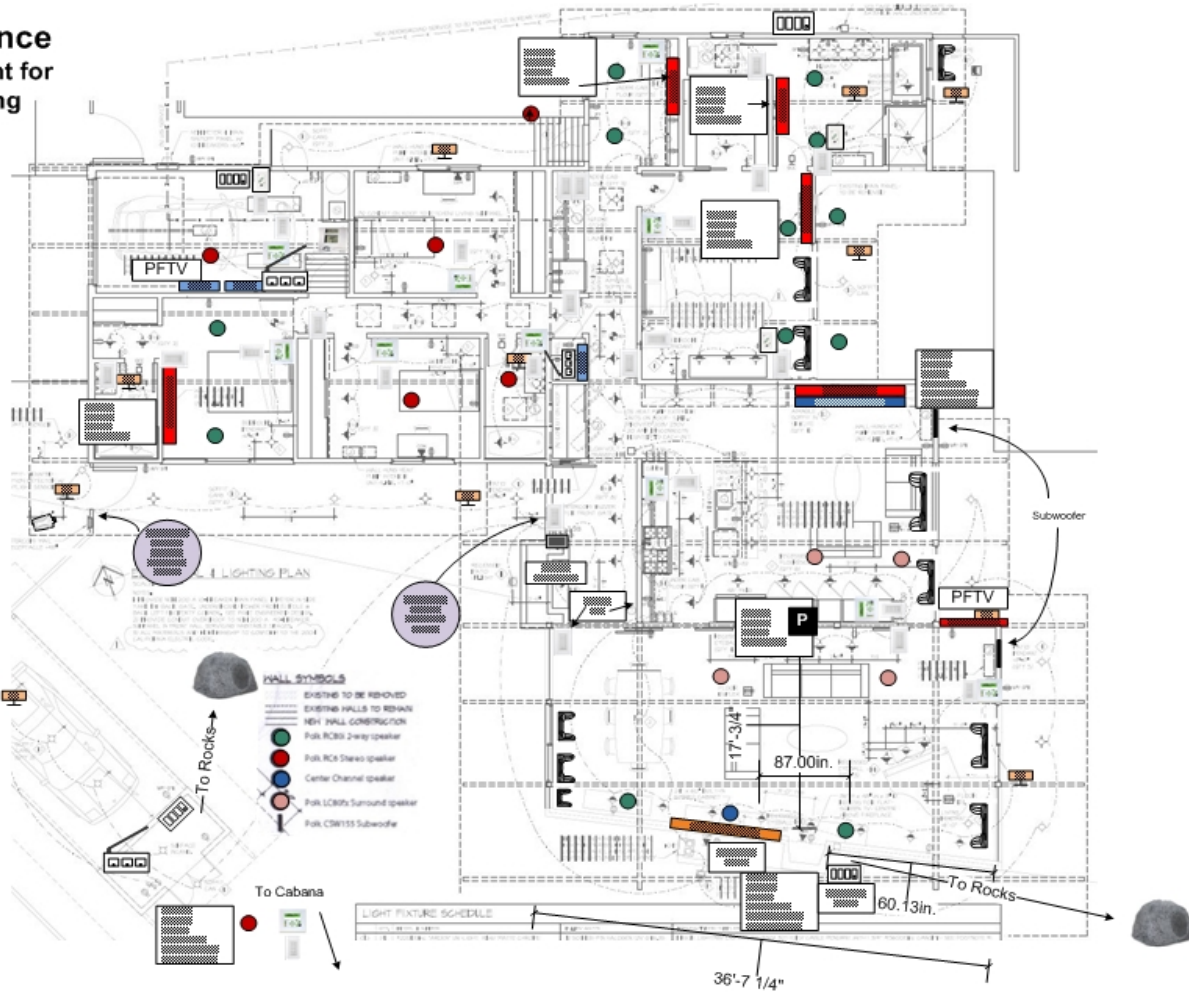

TV in the Master Bathroom

Thermostat Farm and Wall Keypads

Equipment Rack – Front and Rear

Kreaden Residence Component Placement for Infrastructure Wiring

Symbols Key	
	Static Mount TV
	Articulating Mount TV
	Audio Keypad
	Shared Audio Keypad
	Single Channel Speaker
	Single Stereo Speaker
	Center Channel Speaker
	Surround Speaker
	In-Wall Subwoofer
	LCR Sound Bar
	Projector
	Lighting Keypad
	Occupancy Sensor
	Lutron Panel
	Lutron Wall Box Module
	Lutron Wireless
	Motorized Drapery
	Planned Future TV
	Camera
	Touch Panel
	Thermostat
	Rock Speaker(s)

Kreaden Low Voltage Floorplan

cyberManor
Schematic design produced
by cyberManor
Kreaden FloorPlan v1J1.vsd
408-399-3331
www.cybermanor.com
9/21/08 9:03:51 AM

Kreden Residence Home Control and AV Distribution Schematic