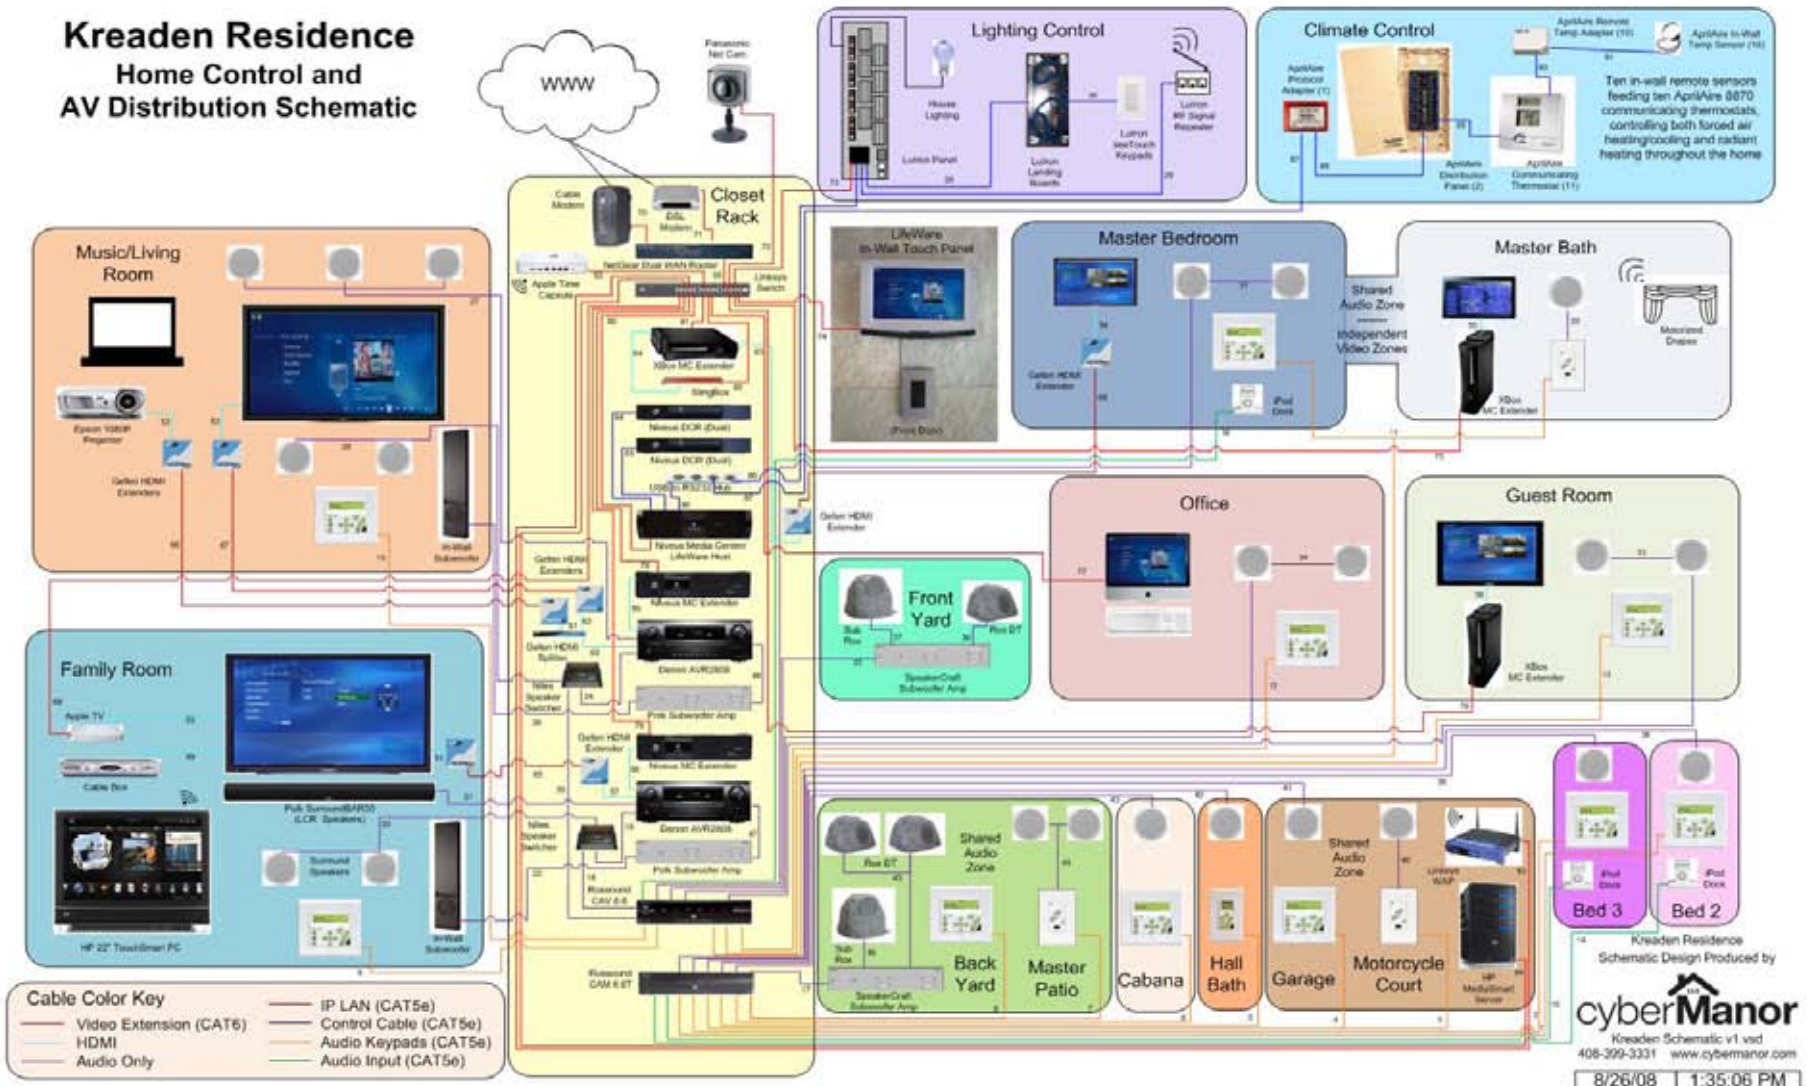

Microsoft Ultimate Installation Winner

Windows Media Center
ULTIMATE INSTALL
contest

Microsoft

cyber**Manor**

life|ware.
DIGITAL ENTERTAINMENT
AND AUTOMATION™

cyber**Manor**

Family Room TV

Touchscreen Computer in the Kitchen

TV in the Master Bathroom

Thermostat Farm and Wall Keypads

Equipment Rack – Front and Rear

Kreaden Residence Component Placement for Infrastructure Wiring

Symbols Key	
	Static Mount TV
	Articulating Mount TV
	Audio Keypad
	Shared Audio Keypad
	Single Channel Speaker
	Single Stereo Speaker
	Center Channel Speaker
	Surround Speaker
	In-Wall Subwoofer
	LCR Sound Bar
	Projector
	Lighting Keypad
	Occupancy Sensor
	Lutron Panel
	Lutron Wall Box Module
	Lutron Wireless
	Motorized Drapery
	Planned Future TV
	Camera
	Touch Panel
	Thermostat
	Rock Speaker(s)

Kreaden Low Voltage Floorplan

cyberManor
Schematic design produced
by cyberManor
Kreaden FloorPlan v1J1.vsd
408-399-3331
www.cybermanor.com
9/21/08 9:03:51 AM

Kreden Residence Home Control and AV Distribution Schematic

Cable Color Key

— Video Extension (CAT6)	— IP LAN (CAT5e)
— HDMI	— Control Cable (CAT5e)
— Audio Only	— Audio Keypads (CAT5e)
	— Audio Input (CAT5e)

Key Concepts

- A true electronic home will allow all electronic devices in the user's environment to communicate seamlessly.
- Digital audio/video solutions allow one device to serve content to many zones in the home.
- Home electronic entertainment is a growing market.
- The switch is the central concept in any electronic home.