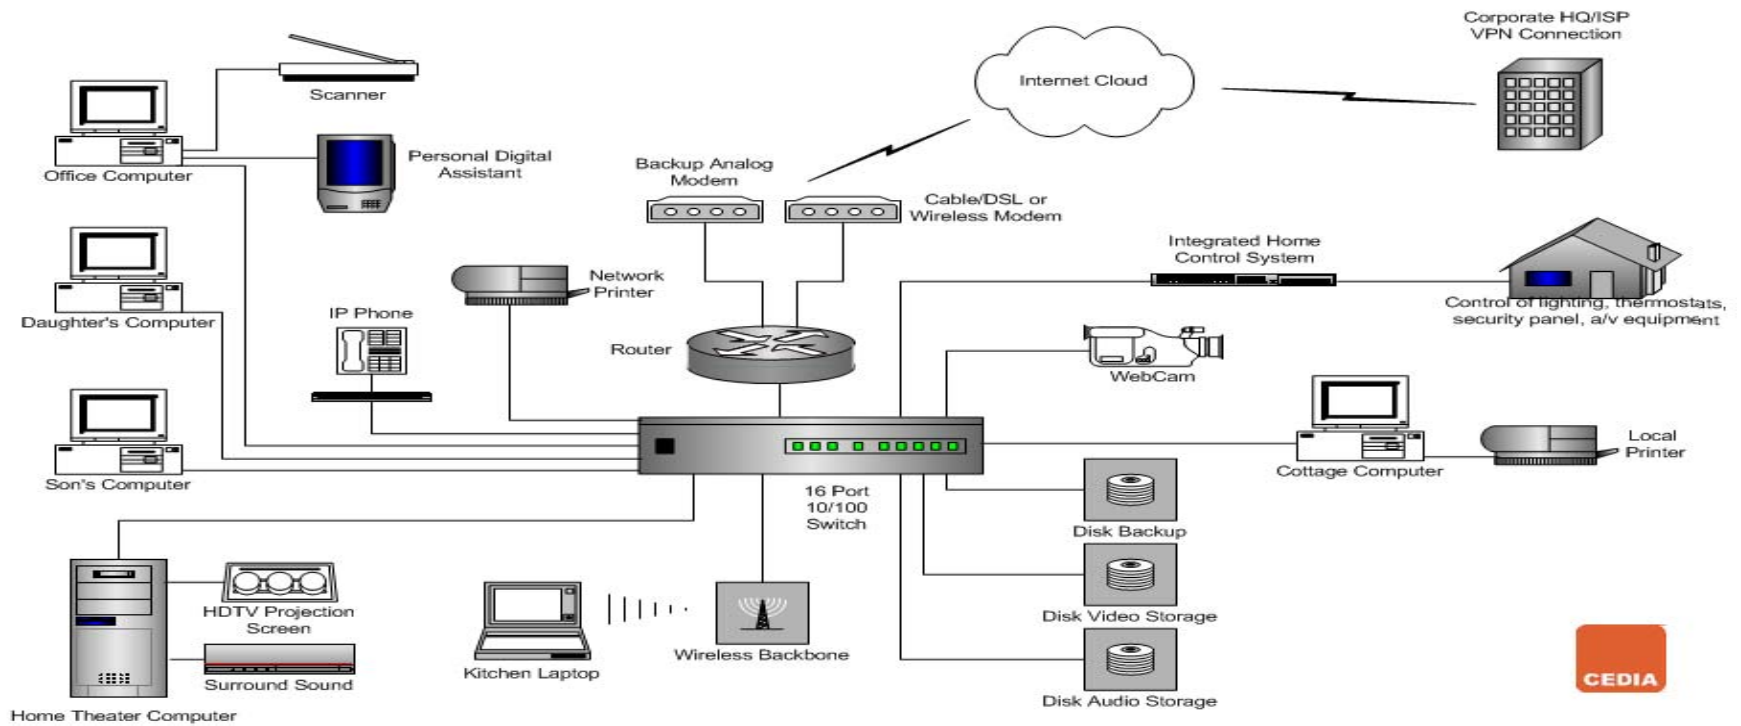

Personal Computers

Physical Media

Internet Movie Services

IP-Wired Audio Network

Wired Distributed Audio

Today's Integrated IP-Based Home Network

circa 2008

Entry Level A/V Receivers (<\$350)

Digital Music Player for home networks
Play your digital music collection from anywhere in your home.

Mid-level Network Media Servers (\$1K - \$5K)

High-End Media Servers (> \$5K)

Control Devices

- Universal handheld button-based or touch-screen remote controls
- In-wall button or touch-screen controls
- On-screen displays controllable by a handheld remote
- Personal Digital Assistants/Web-enabled phones

Computer or PDA/iPhone User Interface

In-Wall Touch-screen User Interface

Copyright

Key Concepts

- There are multiple audio and video formats being used today. Devices must be capable of decoding the ones being used.
- Digital Rights Management and Copyright issues will become major issues as more and more people are using digital content.

Microsoft Ultimate Installation Winner

Windows Media Center
ULTIMATE INSTALL
contest

Microsoft

cyber**Manor**

life|ware.
DIGITAL ENTERTAINMENT
AND AUTOMATION™

cyber**Manor**

Family Room TV

Touchscreen Computer in the Kitchen