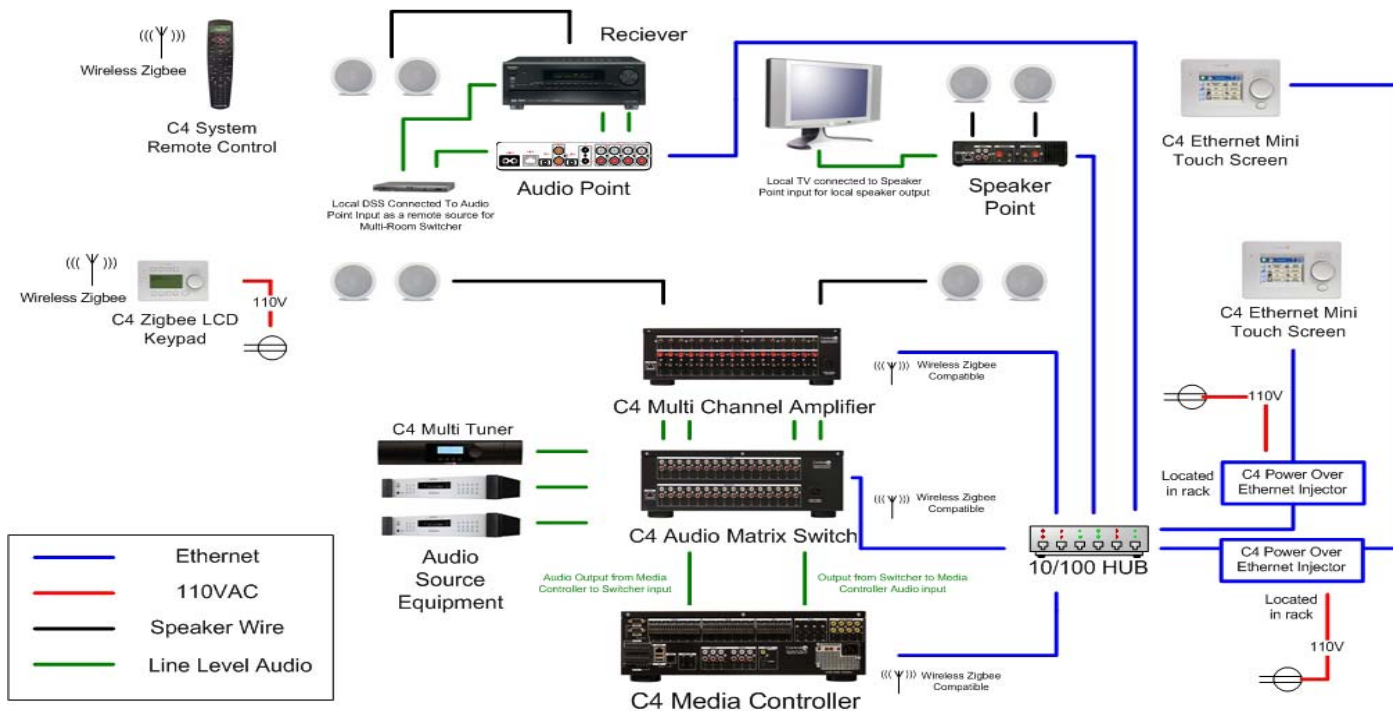

Personal Computers

Physical Media

Internet Movie Services

IP-Wired Audio Network

Wired Distributed Audio

Today's Integrated IP-Based Home Network

circa 2008

Entry Level A/V Receivers (<\$350)

Digital Music Player for home networks
Play your digital music collection from anywhere in your home.

Mid-level Network Media Servers (\$1K - \$5K)

High-End Media Servers (> \$5K)

Control Devices

- Universal handheld button-based or touch-screen remote controls
- In-wall button or touch-screen controls
- On-screen displays controllable by a handheld remote
- Personal Digital Assistants/Web-enabled phones

Computer or PDA/iPhone User Interface

In-Wall Touch-screen User Interface

Copyright

Key Concepts

- There are multiple audio and video formats being used today. Devices must be capable of decoding the ones being used.
- Digital Rights Management and Copyright issues will become major issues as more and more people are using digital content.

Microsoft Ultimate Installation Winner

Windows Media Center
ULTIMATE INSTALL
contest

Microsoft

cyber**Manor**

life|ware.
DIGITAL ENTERTAINMENT
AND AUTOMATION™

cyber**Manor**

Family Room TV

Touchscreen Computer in the Kitchen