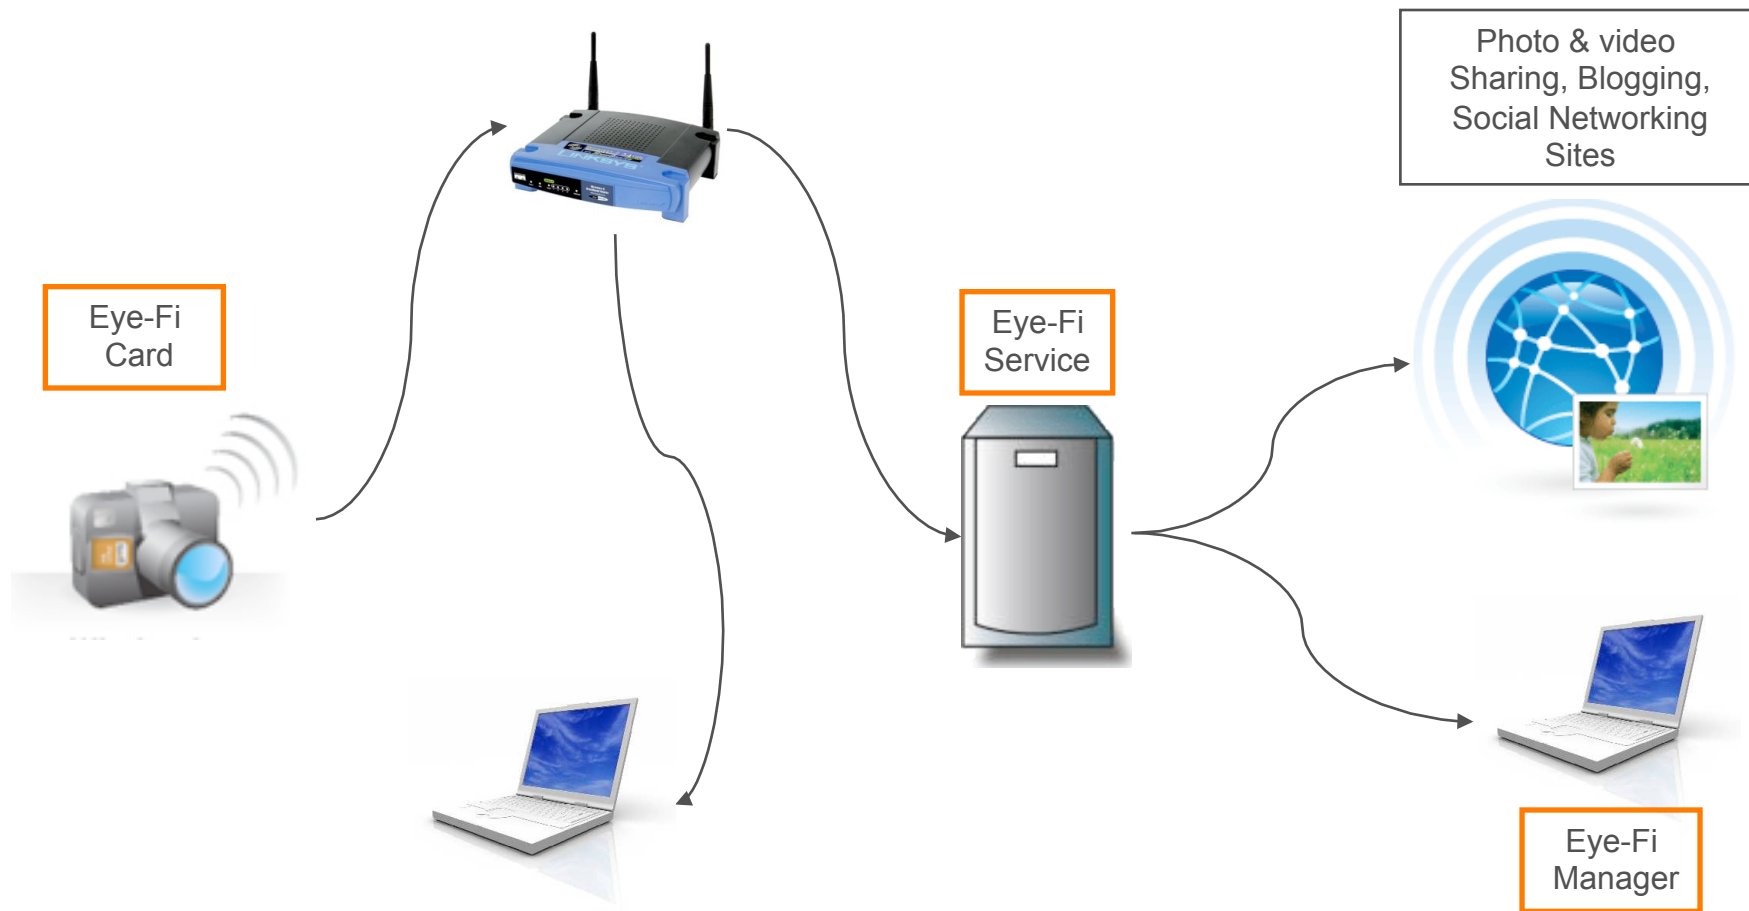

Eye-Fi

Device + Software + Web Service

- **Wireless Memory Card**
 - An intelligent, IP-enabled (storage) device
 - Integrated Wi-Fi radio and antenna
 - Embedded operating system
- **Software**
 - Web-app & PC/Mac client
 - User communication, card & service management, more
- **Service**
 - Scalable, secure Internet media gateway
 - Intelligently handles photos, enables other services
 - 20+ online retail photo destinations and growing

Eye-Fi Card Architecture

The Essential Eye-Fi Experience

Automatic & Effortless. Saves Time & Hassles. Memories are Fresh.

Services Redefine Photography

Wi-Fi a key enabler of New Capabilities Beyond Cable Replacement

Card uploads photos & videos from a hotspot or personal network

Embedded Wi-Fi detects & stores nearby access points when taking pictures

Geotagging

SmugMug

Find:

SmugMug gallery >>

734406

Search

GEOTAGGING

Automatically adds geographic location tags to photos (based on nearby Wi-Fi networks), so your memories are easier to search.

Share on the **Web**, Share on-the-go, and
Pinpoint Your Photos on a Map