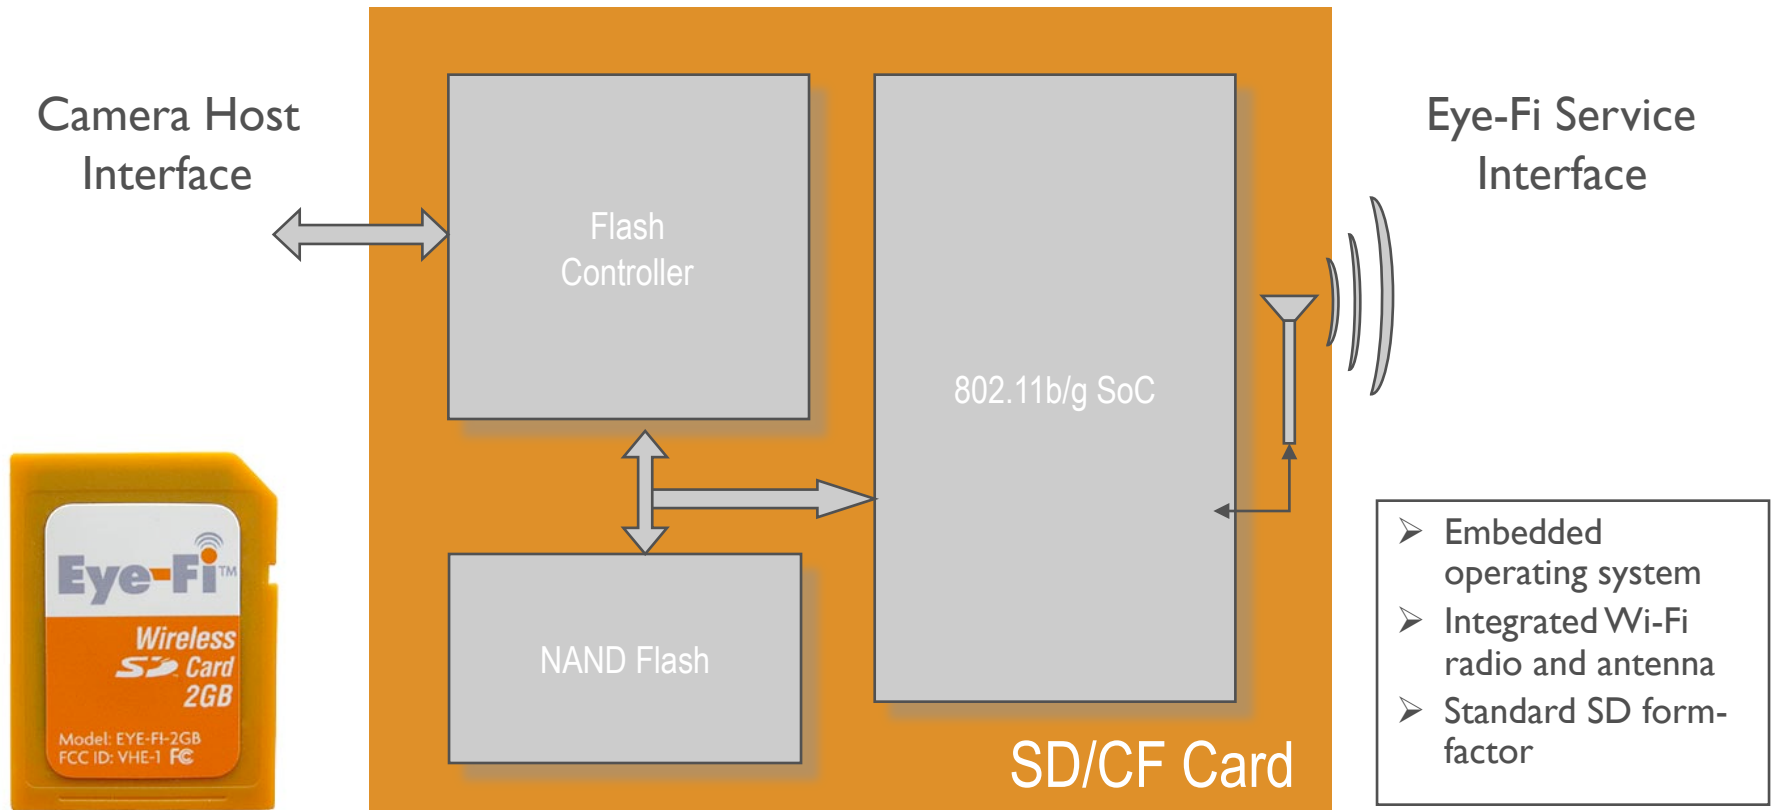

Eye-Fi

Device + Software + Web Service

- **Wireless Memory Card**
 - An intelligent, IP-enabled (storage) device
 - Integrated Wi-Fi radio and antenna
 - Embedded operating system
- **Software**
 - Web-app & PC/Mac client
 - User communication, card & service management, more
- **Service**
 - Scalable, secure Internet media gateway
 - Intelligently handles photos, enables other services
 - 20+ online retail photo destinations and growing

Eye-Fi Card Architecture

The Essential Eye-Fi Experience

Automatic & Effortless. Saves Time & Hassles. Memories are Fresh.

Services Redefine Photography

Wi-Fi a key enabler of New Capabilities Beyond Cable Replacement

Card uploads photos & videos from a hotspot or personal network

Embedded Wi-Fi detects & stores nearby access points when taking pictures

Geotagging

SmugMug

Find:

SmugMug gallery >>

734406

Search