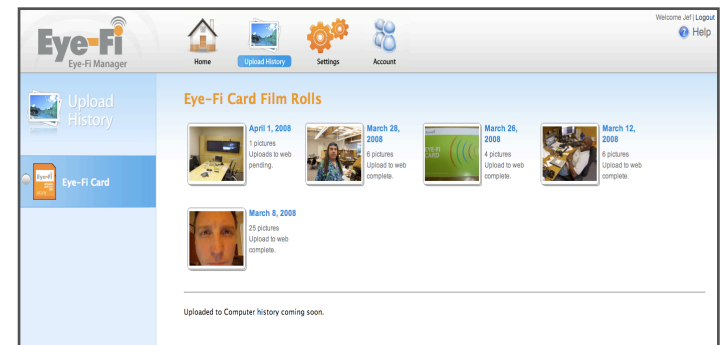

Eye-Fi

Device + Software + Web Service

- **Wireless Memory Card**
 - An intelligent, IP-enabled (storage) device
 - Integrated Wi-Fi radio and antenna
 - Embedded operating system
- **Software**
 - Web-app & PC/Mac client
 - User communication, card & service management, more
- **Service**
 - Scalable, secure Internet media gateway
 - Intelligently handles photos, enables other services
 - 20+ online retail photo destinations and growing

Card uploads photos & videos from a hotspot or personal network

Embedded Wi-Fi detects & stores nearby access points when taking pictures

Geotagging

SmugMug

Find:

SmugMug gallery >>

734406

Search