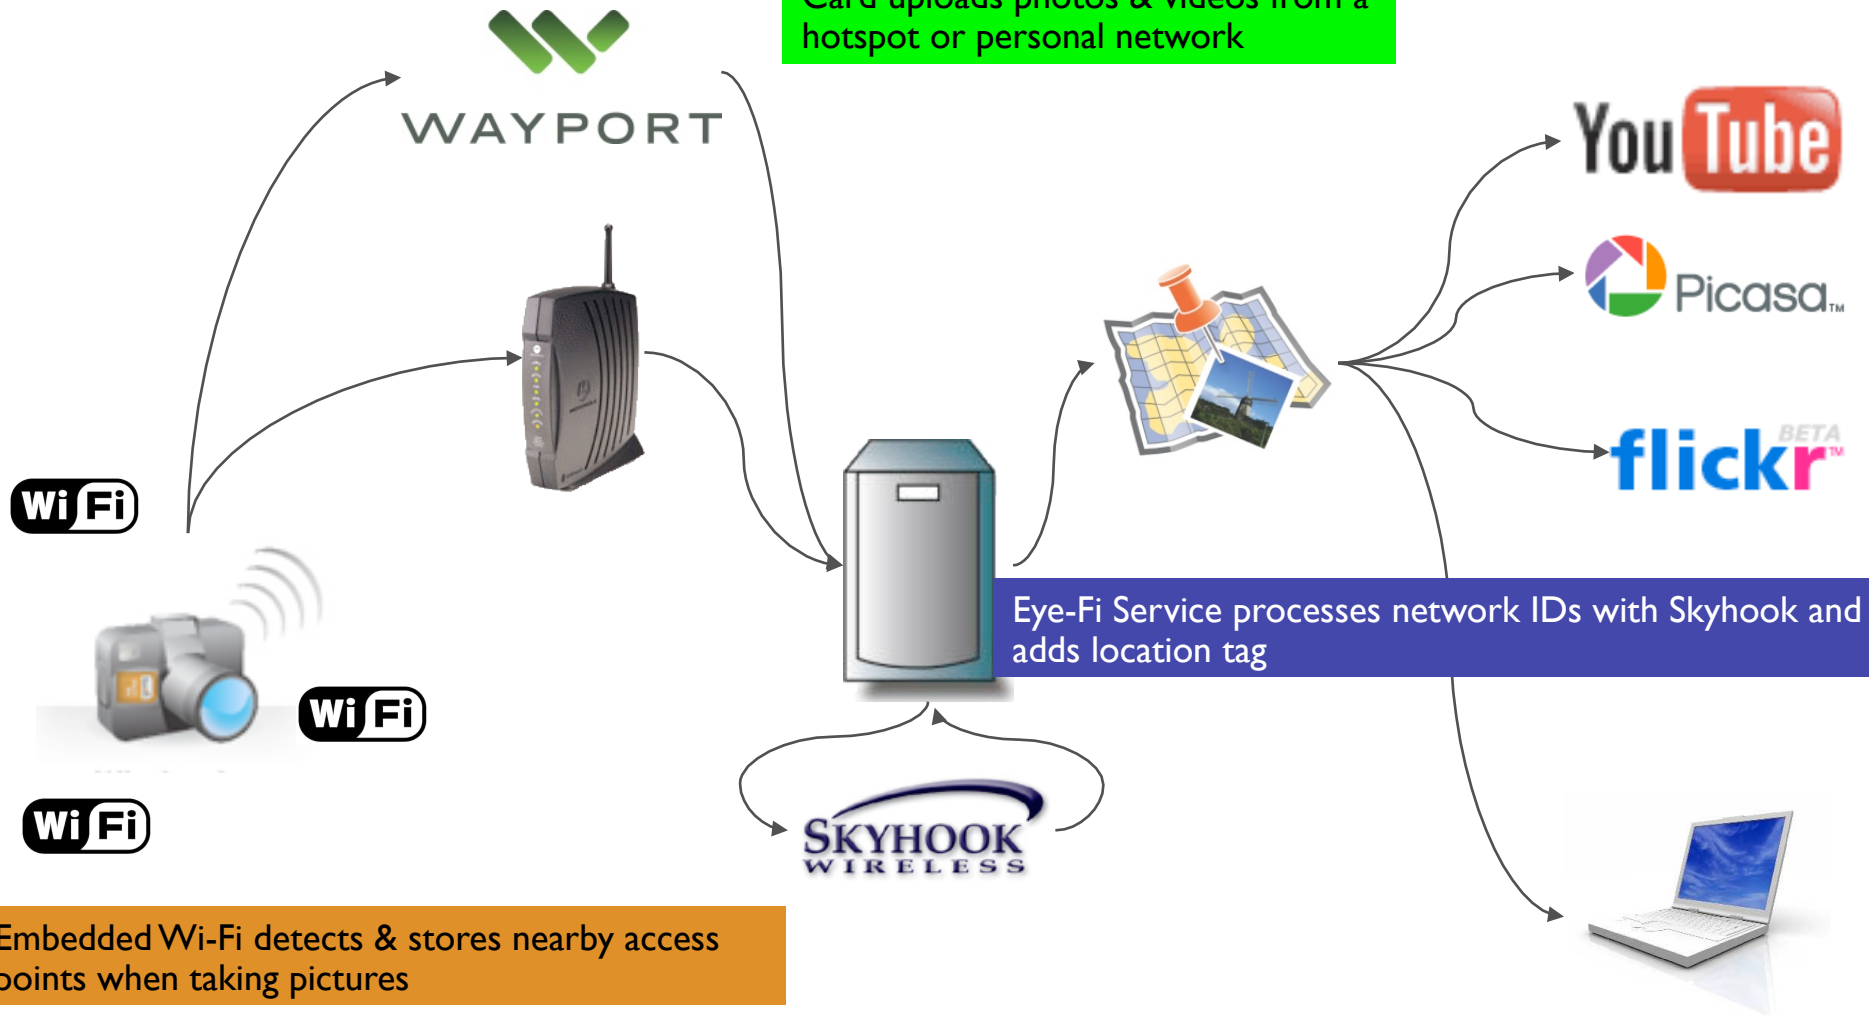

Eye-Fi

Device + Software + Web Service

- **Wireless Memory Card**
 - An intelligent, IP-enabled (storage) device
 - Integrated Wi-Fi radio and antenna
 - Embedded operating system
- **Software**
 - Web-app & PC/Mac client
 - User communication, card & service management, more
- **Service**
 - Scalable, secure Internet media gateway
 - Intelligently handles photos, enables other services
 - 20+ online retail photo destinations and growing

Eye-Fi Card Architecture

The Essential Eye-Fi Experience

Automatic & Effortless. Saves Time & Hassles. Memories are Fresh.

Services Redefine Photography

Wi-Fi a key enabler of New Capabilities Beyond Cable Replacement

Card uploads photos & videos from a hotspot or personal network

Embedded Wi-Fi detects & stores nearby access points when taking pictures

Geotagging

SmugMug

Find:

SmugMug gallery >>

734406

Search

GEOTAGGING

Automatically adds geographic location tags to photos (based on nearby Wi-Fi networks), so your memories are easier to search.

Share on the **Web**, Share on-the-go, and
Pinpoint Your Photos on a Map