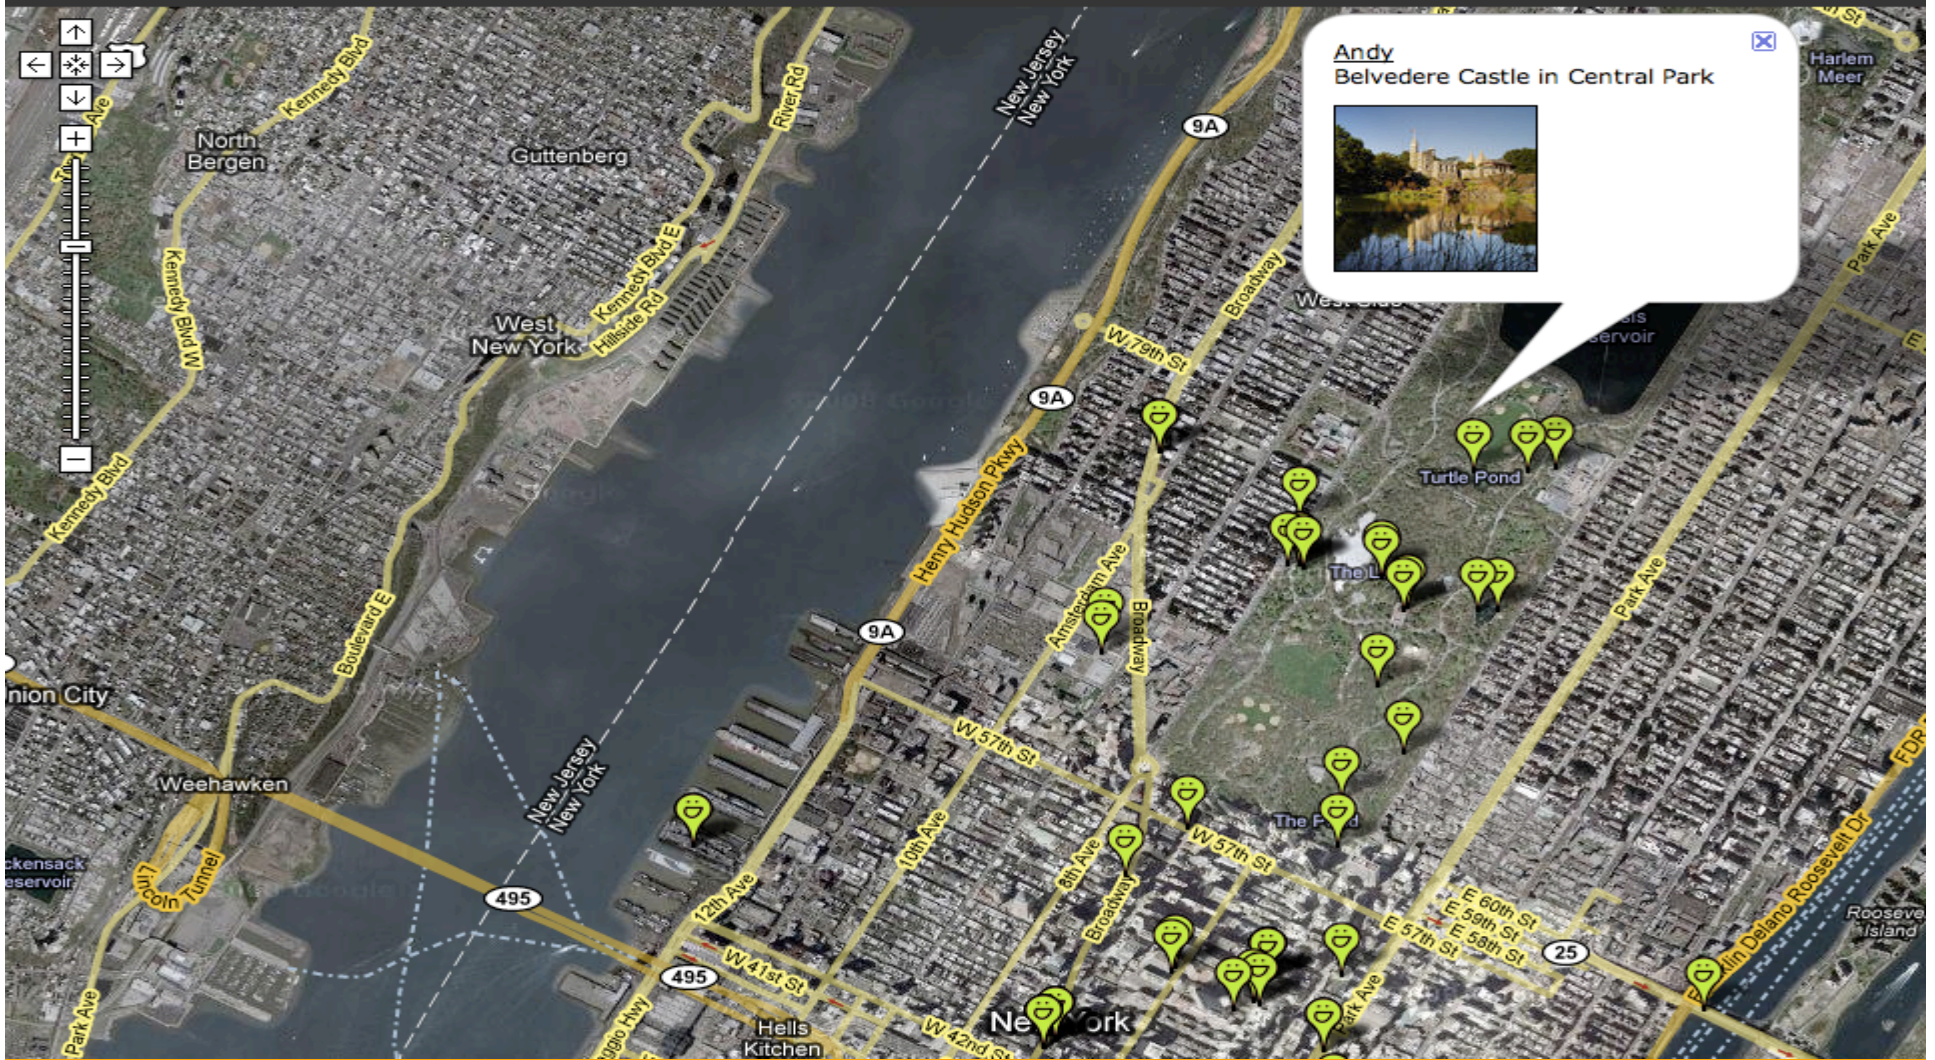

Card uploads photos & videos from a hotspot or personal network

Embedded Wi-Fi detects & stores nearby access points when taking pictures

Geotagging

SmugMug

Find:

SmugMug gallery >>

734406

Search