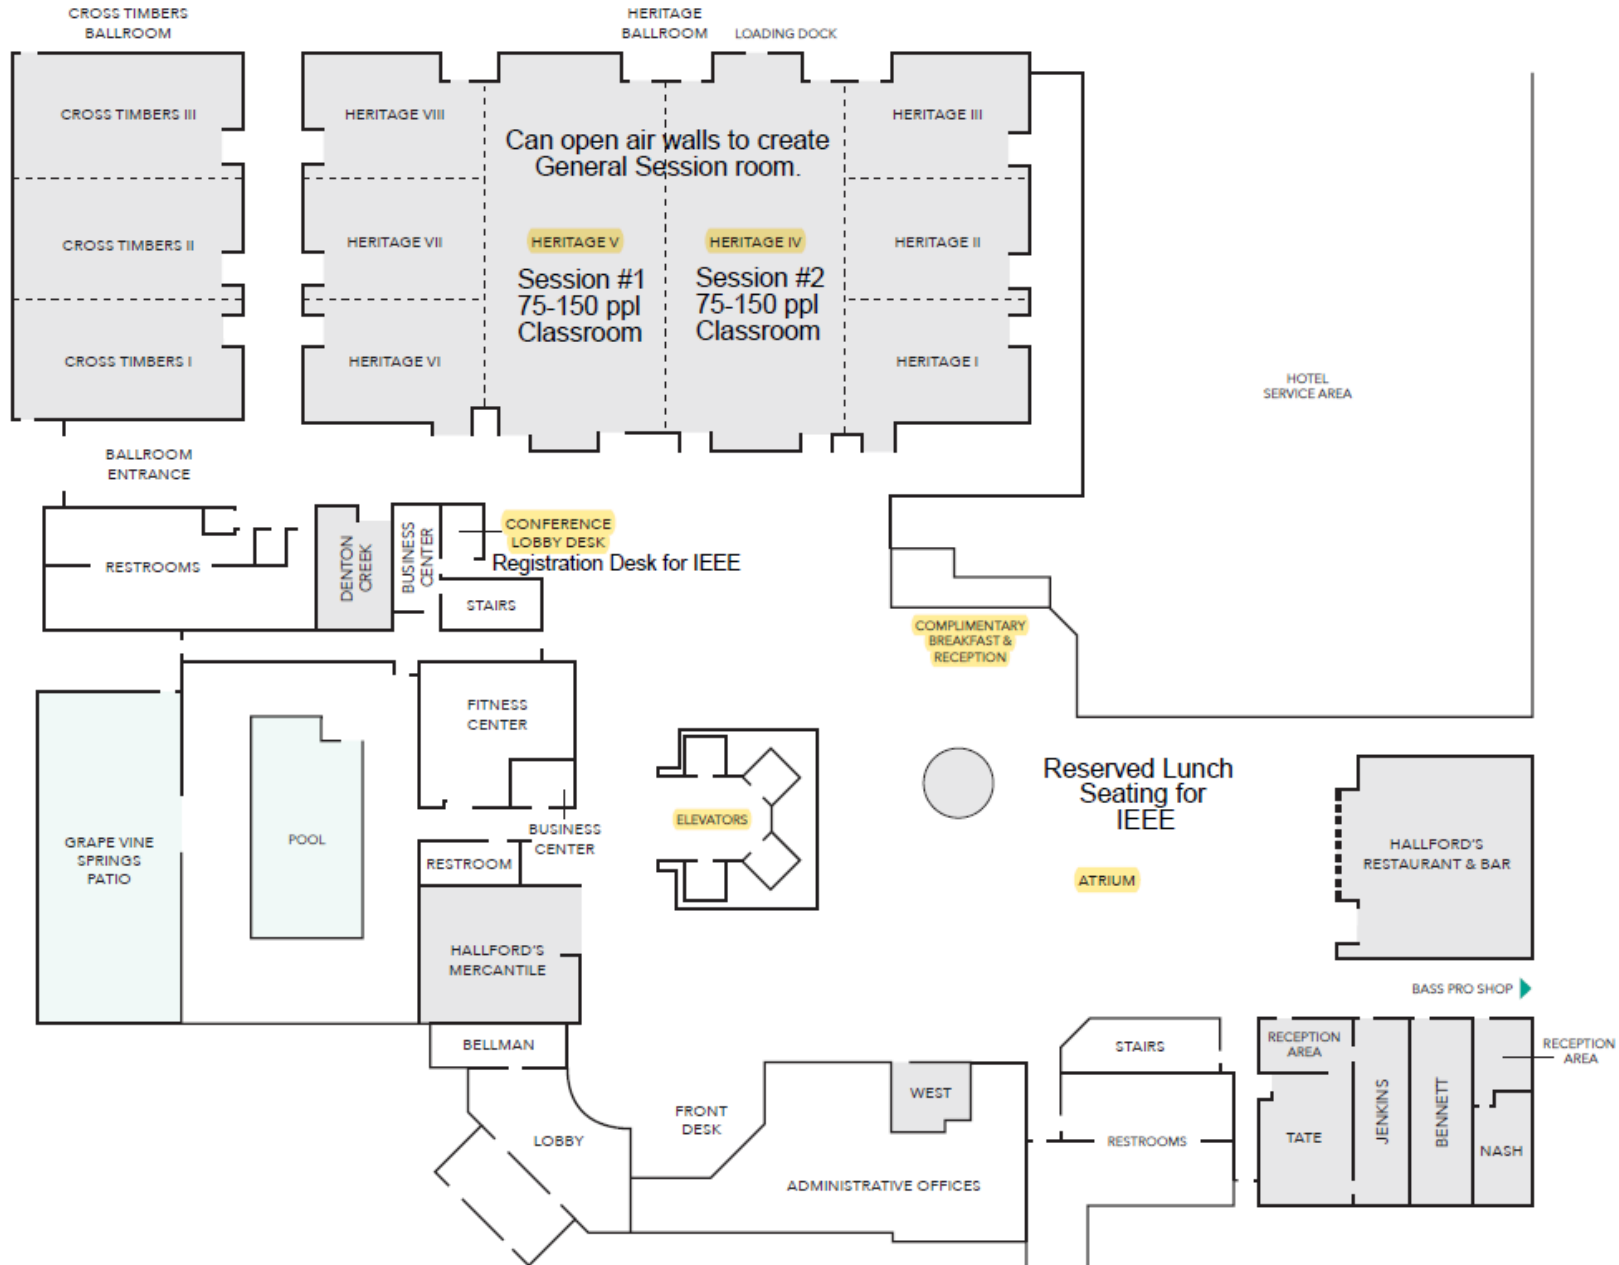

- Complementary airport shuttle services
- Complementary breakfast buffet
- All guest rooms are 2 room suites
- Conference rate \$149
- Complementary parking
- Complementary Wifi
- Fitness center and indoor pool

- Separate living space and bedroom
- Refrigerator
- Microwave
- Two large flat-screen TVs

Over 30,000 square feet of flexible meeting space

FIRST FLOOR

Many dining, shopping and attraction options for kids and families in the neighborhood (Grapevine)....