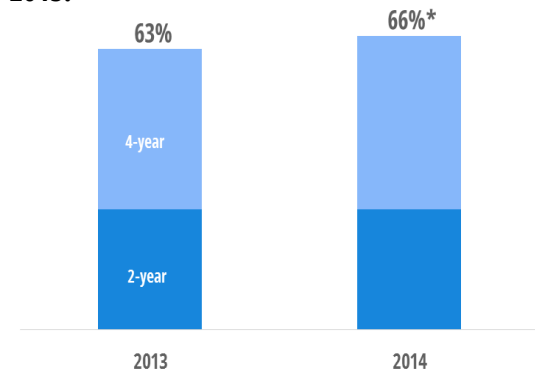

## Postsecondary Enrollment

Graduating Class of 2014

DRE Publication #14.81 ES

June 2015

Afi Y. Wiggins, Ph.D.

4,138 seniors graduated from Austin Independent School District in 2014.

A significantly higher percentage of graduates enrolled in college in 2014 than enrolled in 2013.

\*Differences in percentage totals are statistically significant ( $p < .05$ ).

Note. "Local" is defined as within 60 miles of downtown Austin.

A higher percentage of Asian and White graduates enrolled in postsecondary institutions than did their peers of other races.