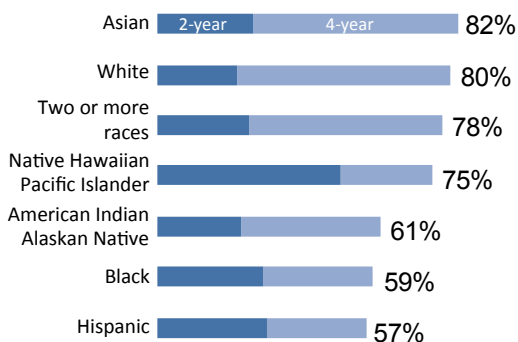

## Postsecondary Enrollment

Graduating Class of 2014

DRE Publication #14.81 ES

June 2015

Afi Y. Wiggins, Ph.D.

4,138 seniors graduated from Austin Independent School District in 2014.

A significantly higher percentage of graduates enrolled in college in 2014 than enrolled in 2013.

\*Differences in percentage totals are statistically significant ( $p < .05$ ).

Note. "Local" is defined as within 60 miles of downtown Austin.

A higher percentage of Asian and White graduates enrolled in postsecondary institutions than did their peers of other races.