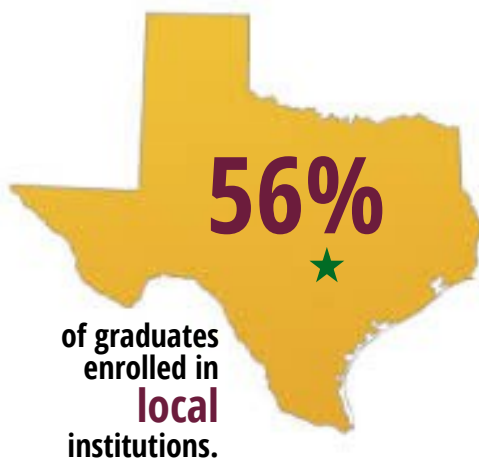

## Postsecondary Enrollment

Graduating Class of 2014

DRE Publication #14.81 ES

June 2015

Afi Y. Wiggins, Ph.D.

4,138 seniors graduated from Austin Independent School District in 2014.

A significantly higher percentage of graduates enrolled in college in 2014 than enrolled in 2013.

\*Differences in percentage totals are statistically significant ( $p < .05$ ).

Note. "Local" is defined as within 60 miles of downtown Austin.

A higher percentage of Asian and White graduates enrolled in postsecondary institutions than did their peers of other races.