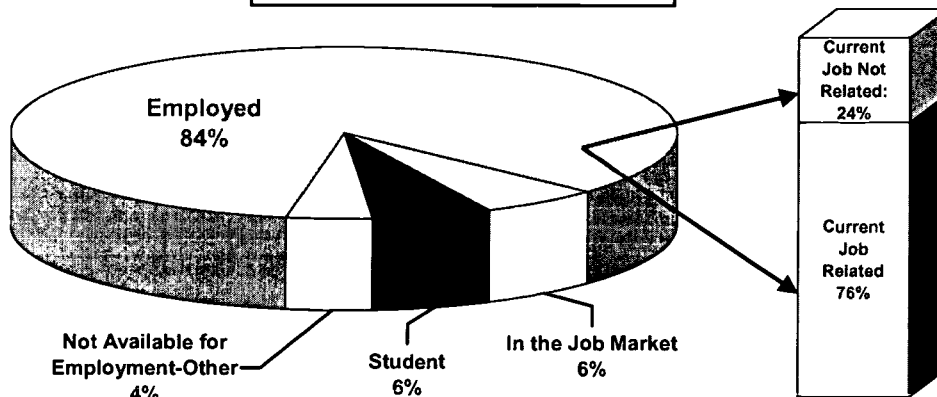

- Average annual salary of graduates from:
 - ...short-term Technical Diploma programs: \$27,488 (*in fields other than Fire/EMS and Law Enforcement, \$22,429*)
 - ...one-year Technical Diploma programs: \$27,504
 - ...two-year Technical Diploma programs: \$35,376
 - ...Associate's Degree programs: \$33,492
 - ...Apprenticeships: \$37,272
- Average annual salary for male (non-Apprentice) graduates: \$33,895
- Average annual salary for female (non-Apprentice) graduates: \$29,008

Graduates' Satisfaction with their WCTC Education

Five-Year Trend in Graduate Salaries

Graduates' Employment Status

How to Read the Graduate Follow-up Program Summaries

Business Occupations

Accounting

Associate's Degree